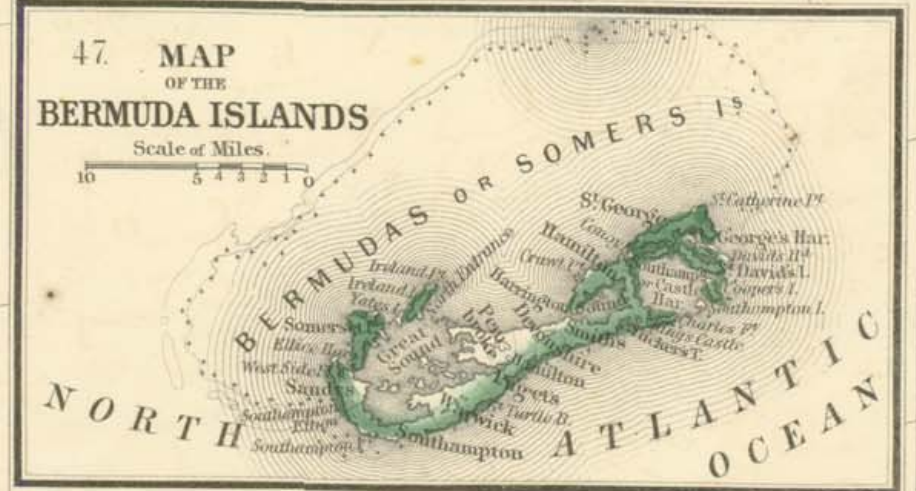

MAP OF MEXICO, CENTRAL AMERICA, AND THE WEST INDIES.

SCALE OF MILES.
 400 300 200 100 0

Constructed & Engraved by W. Williams Philadelphia.

Longitude West from Greenwich 85 81 77 73 69 65 61 57

Longitude West from Washington 12 8 4 0 4 8 12

Longitude East from Washington 12 16