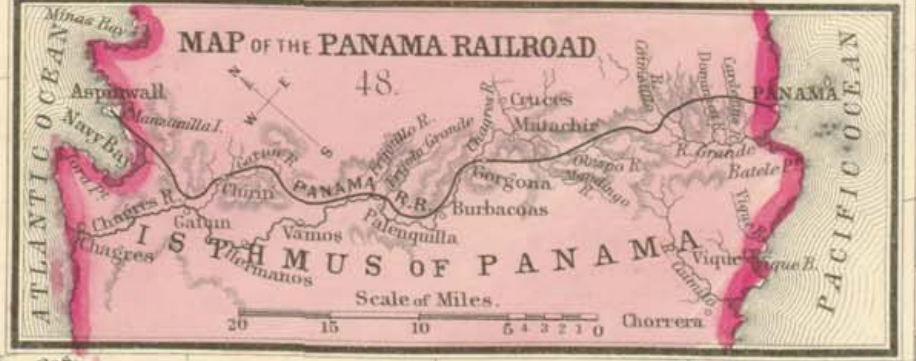

MAP OF MEXICO, CENTRAL AMERICA, AND THE WEST INDIES.

SCALE OF MILES.
 400 300 200 100 0

Constructed & Engraved by W. Williams Philadelphia.

Longitude West from Greenwich 85 81 77 73 69 65 61 57

Longitude West from Washington 12 8 4 0 4 8 12

Longitude East from Washington 12 16