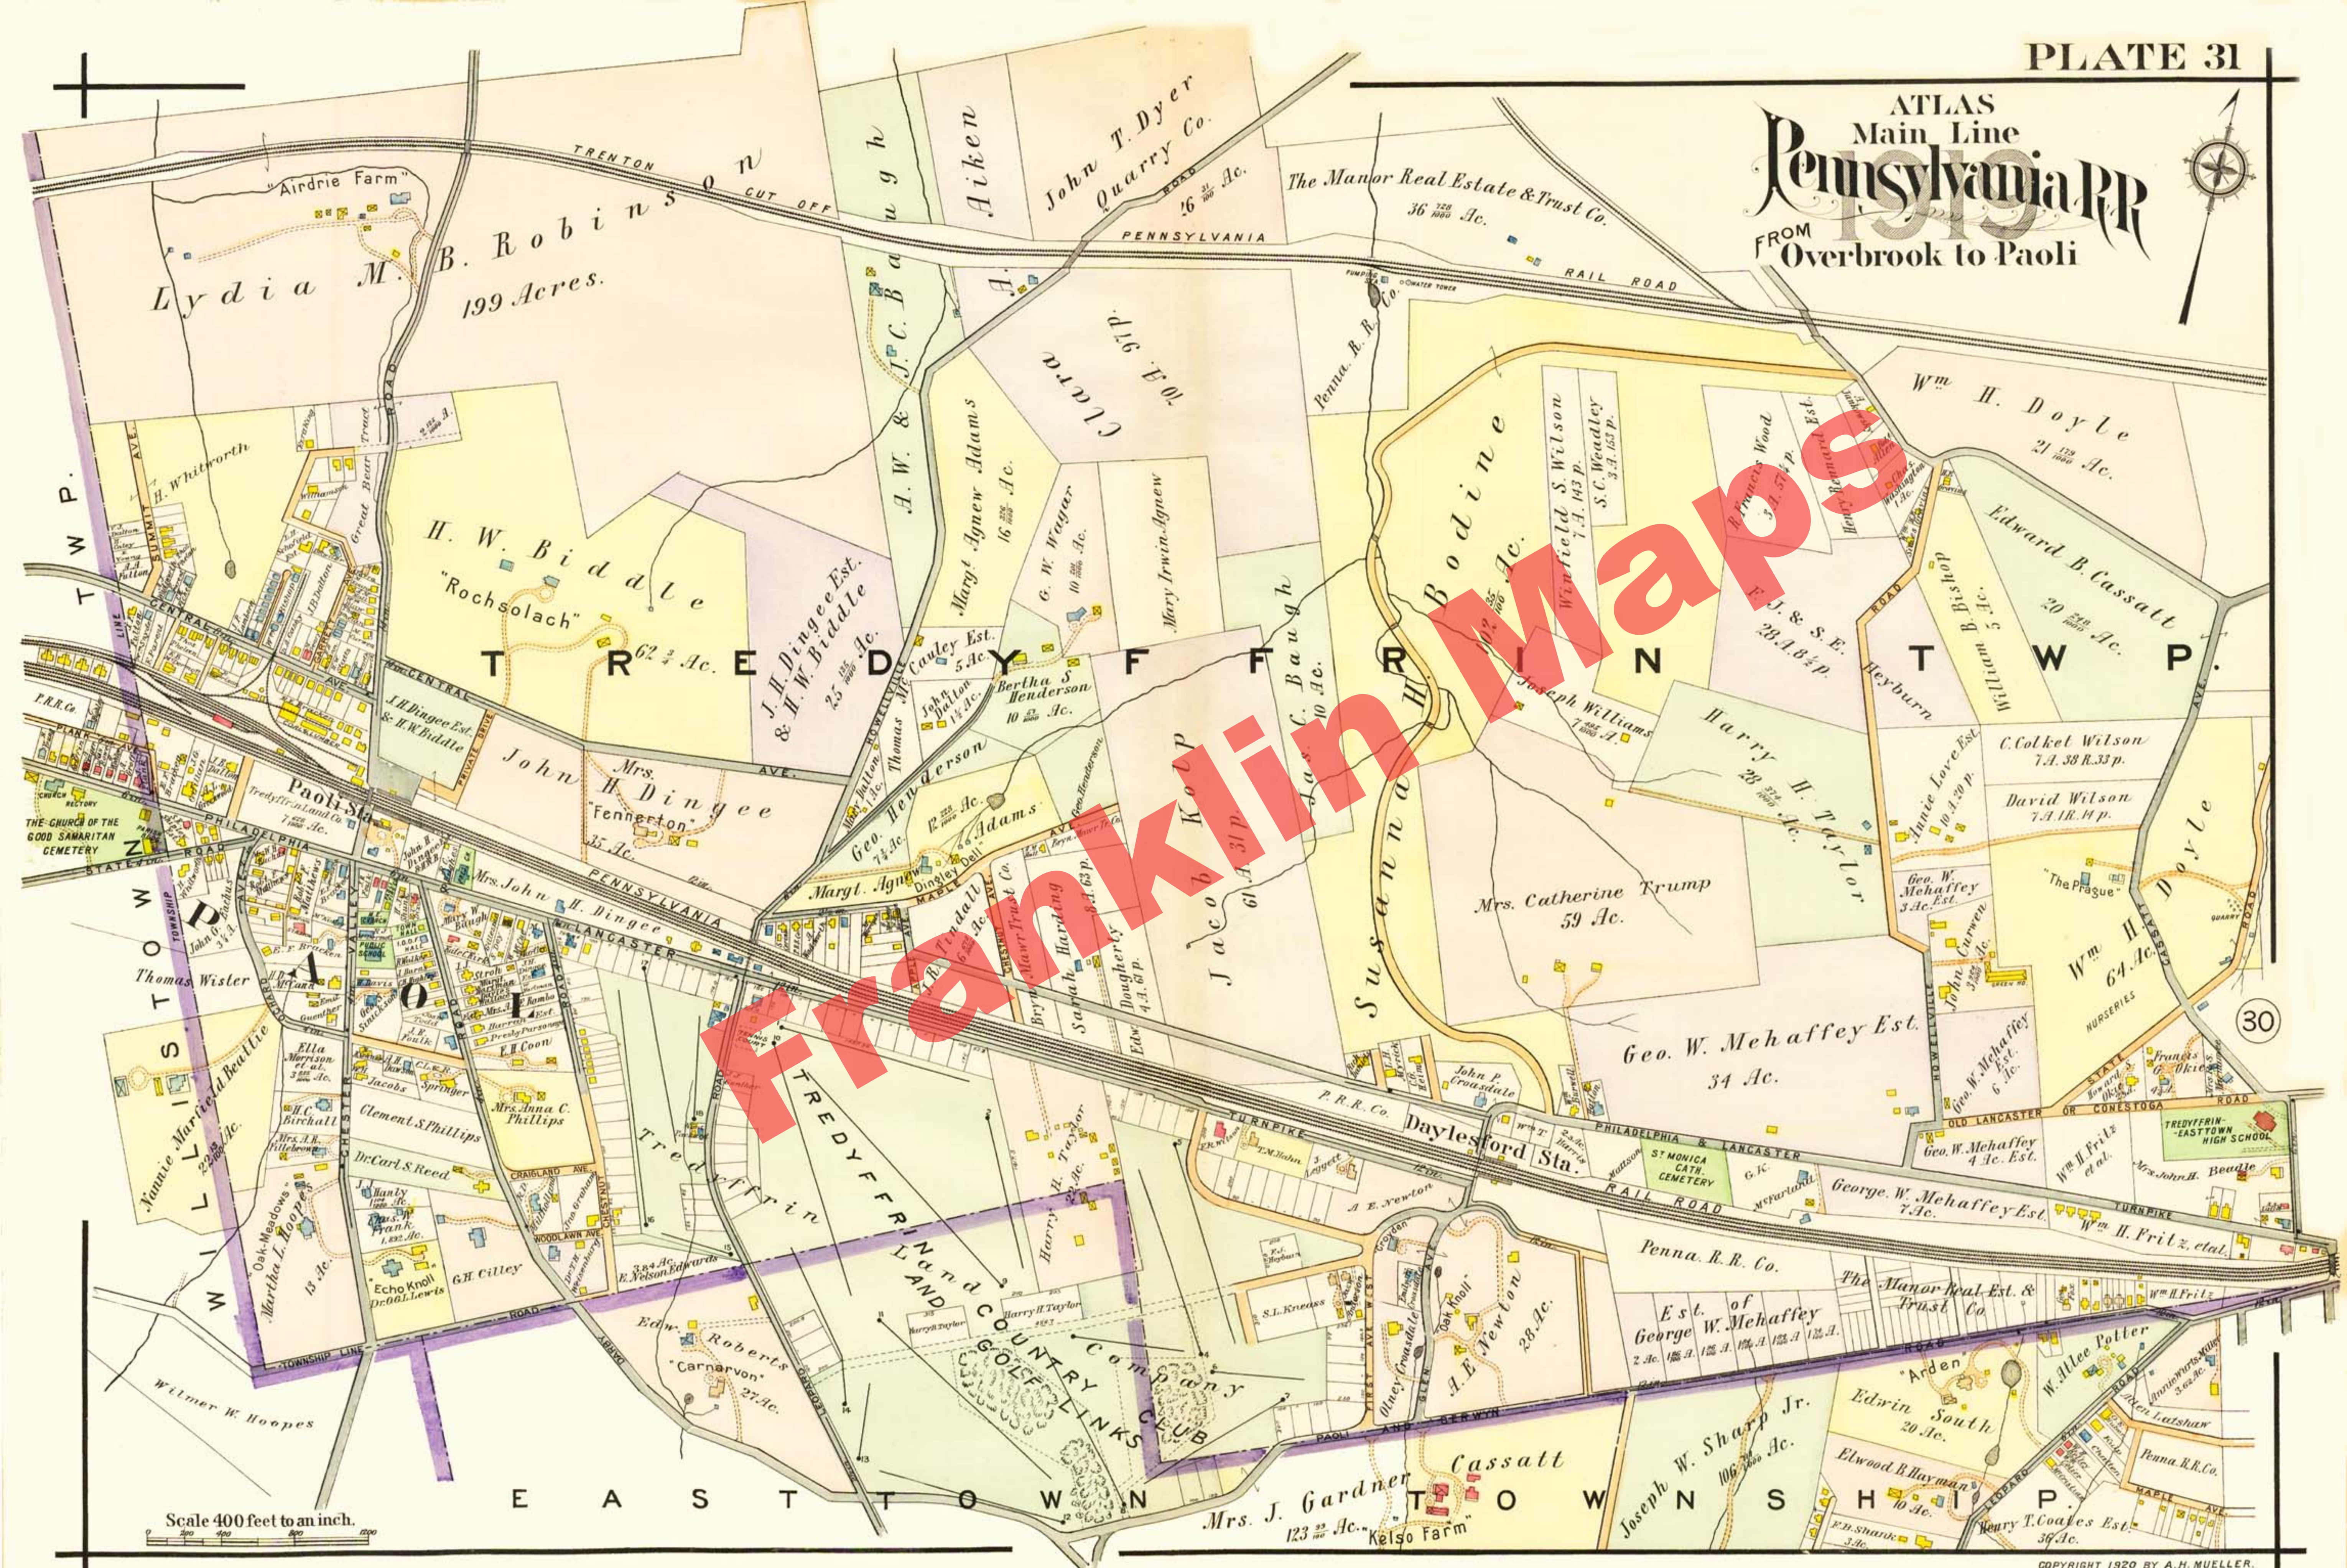

ATLAS  
Main Line  
**Pennsylvania RR**  
FROM  
Overbrook to Paoli

Scale 400 feet to an inch.