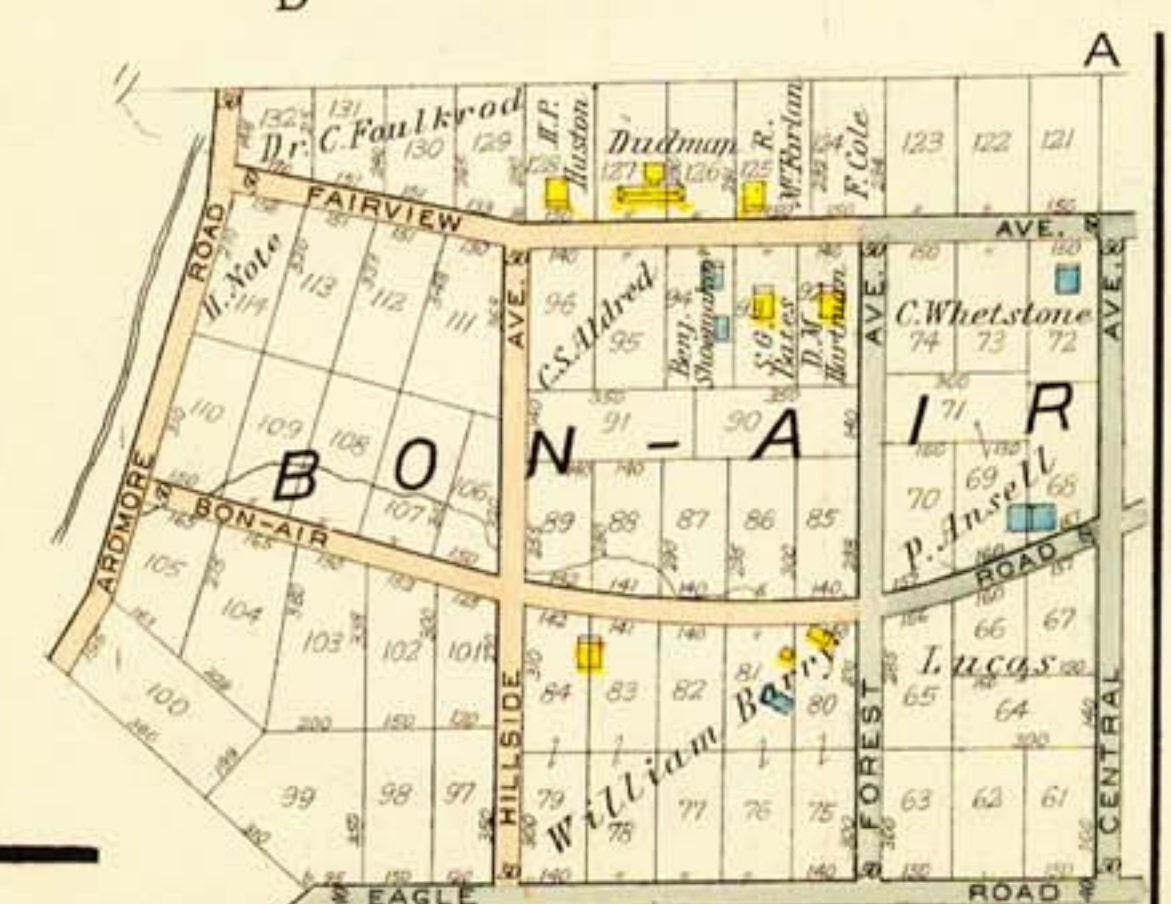

Scale 400 feet to an inch.

TABLE OF CONTENTS

MAP	PLATE
HAVERFORD TWP.	1-2-12-13-21
LOWER MERION TWP.	2-3-4-5-6-7-8
	9-10-11-14-15-16-17-18-19
RADNOR TWP.	20-21-22-23-24
	25-26-27
ARDMORE	10-11
BALA	6-7
BERWYN	30
BRYN MAWR	15-16-21-22
CYNEWYD	5-7
DEVON	29-30
HAVERFORD	9-13-14
LLANERCH	1
MERION	3-4
MERION SQUARE	17
NARBERTH	5-8
OVERBROOK	2-3
PADLI	31
RADNOR	24
ROSEMONT	15-20
ST. DAVIDS	25
VILLA NOVA	19-20-24
WAYNE	23-25
WYNNEWOOD	2-9-10-11