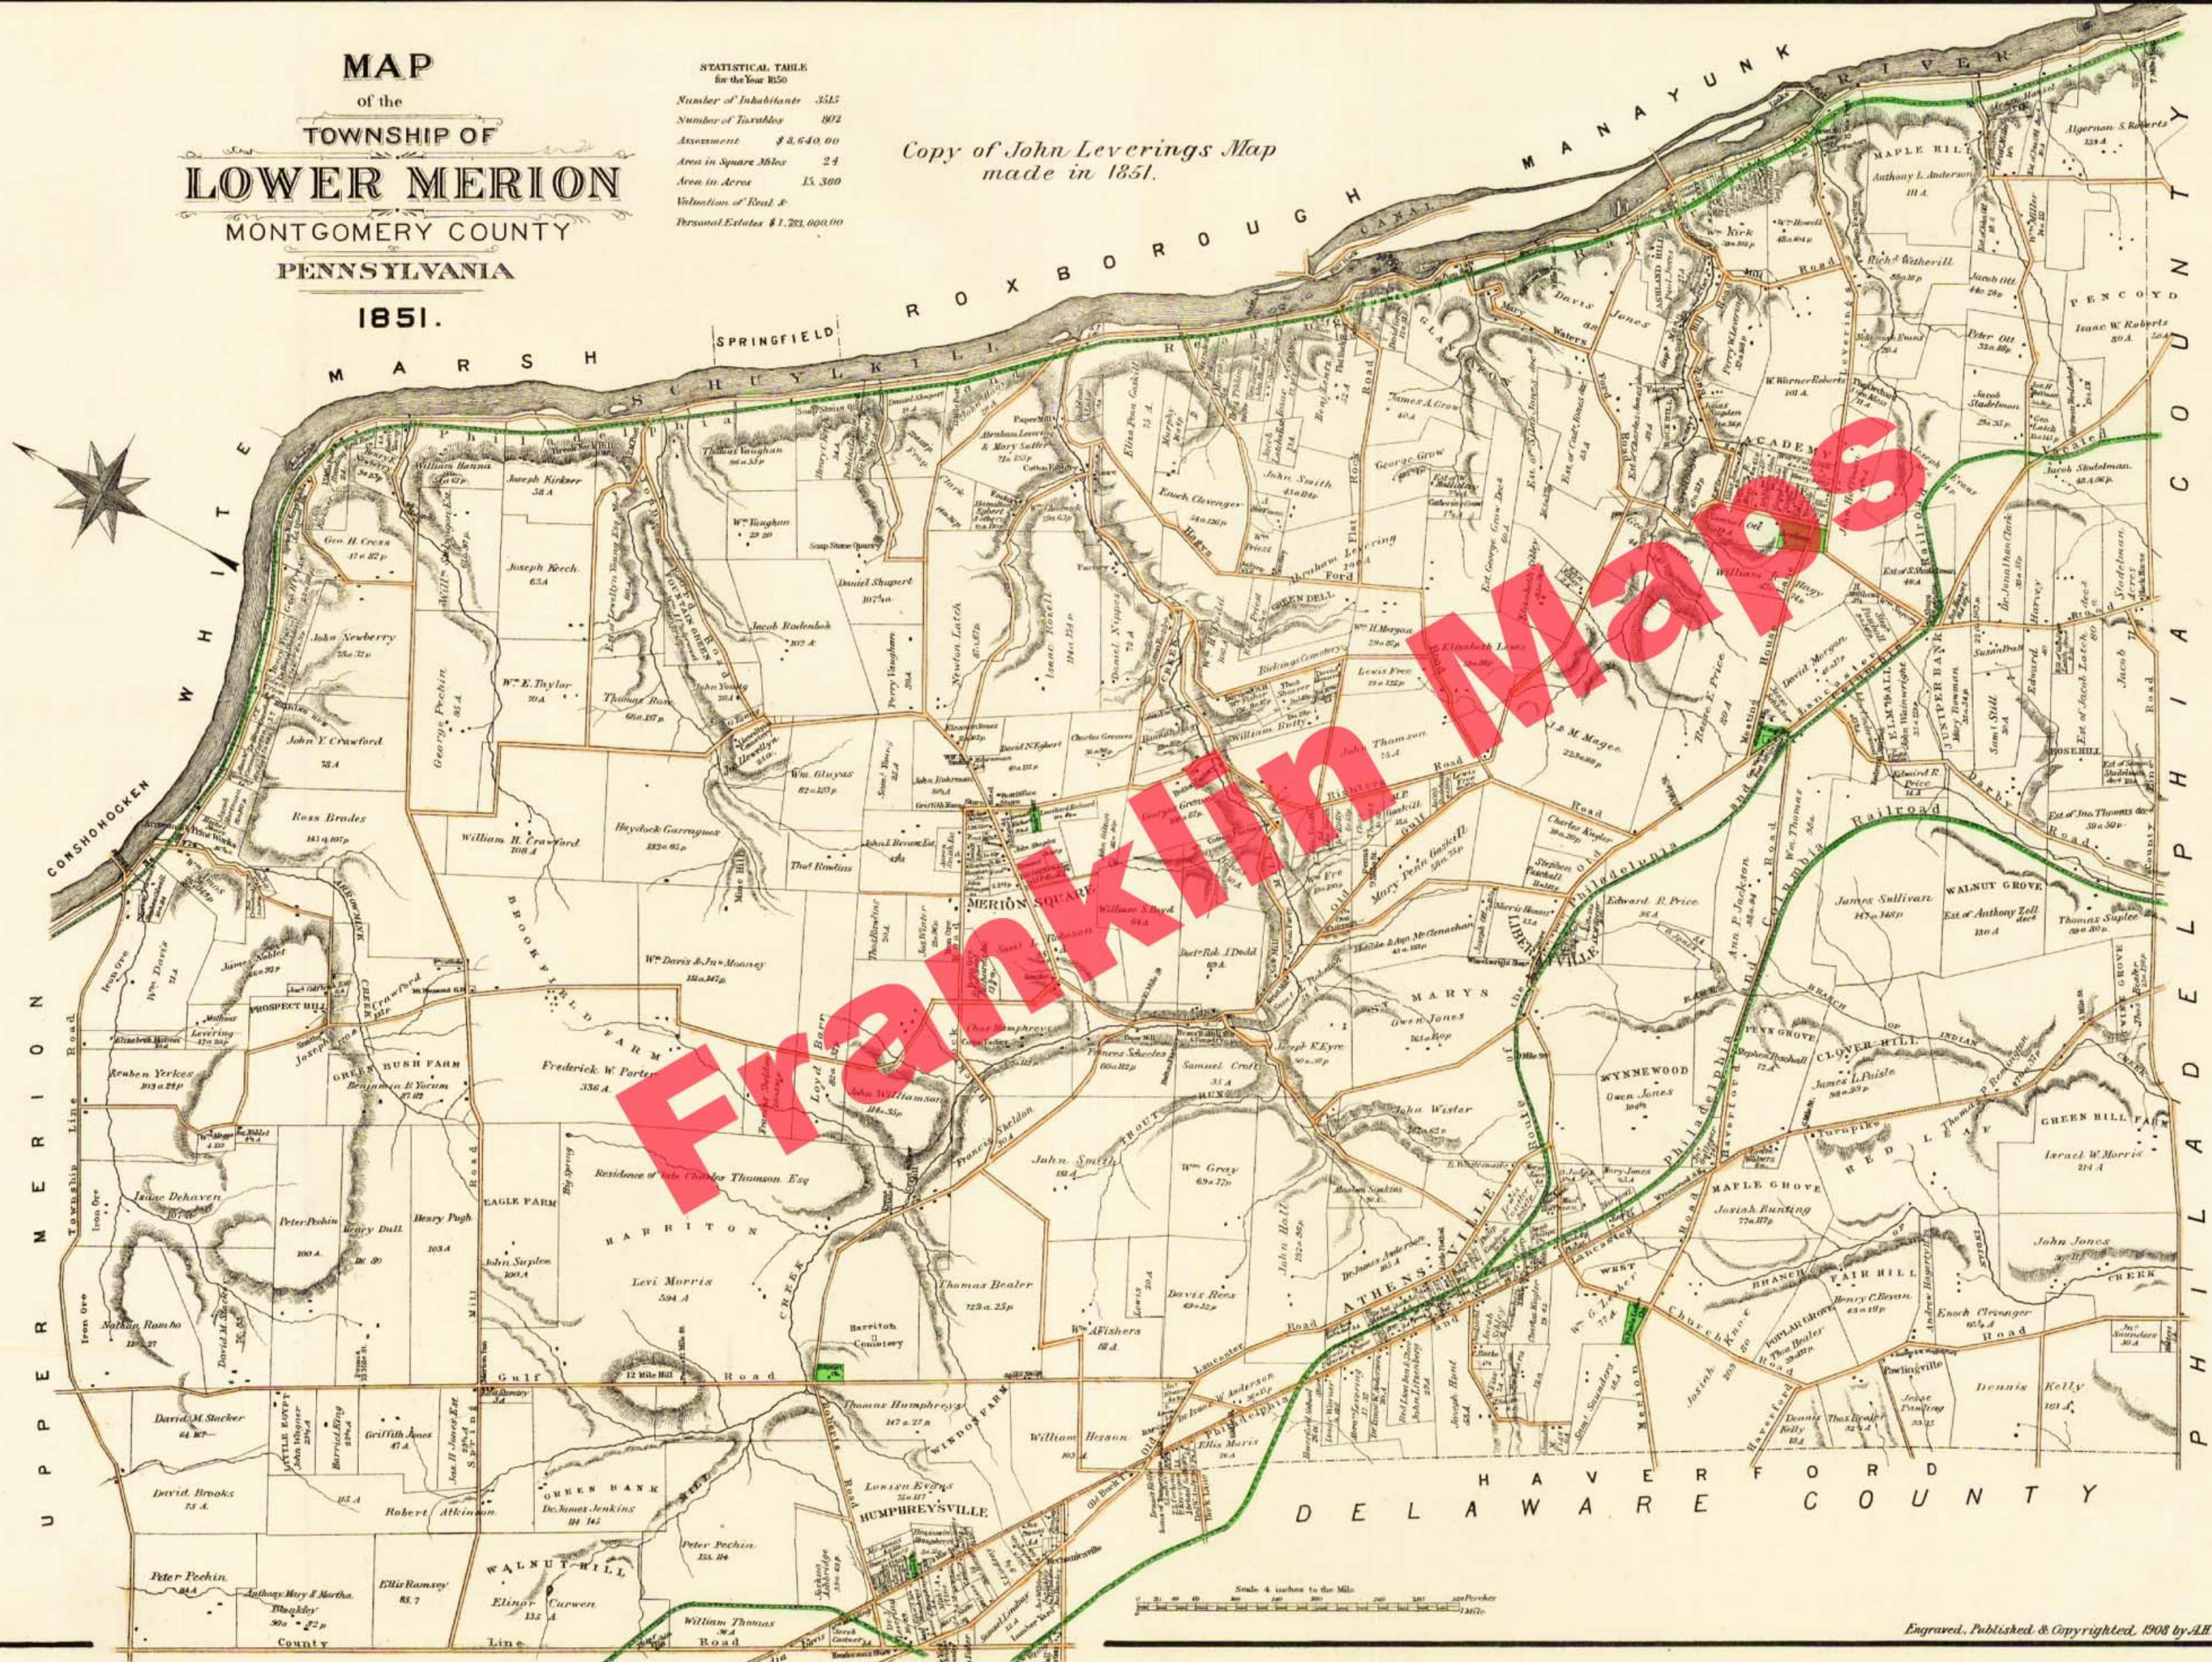

MAP of the TOWNSHIP OF LOWER MERION MONTGOMERY COUNTY PENNSYLVANIA

STATISTICAL TABLE for the Year 1850. Number of Inhabitants 3557, Number of Taxables 1802, Assessment \$3,640.00, Area in Square Miles 24, Area in Acres 15,380, Valuation of Real & Personal Estates \$1,283,000.00

Copy of John Leverings Map made in 1851.

1851.

Scale 4 inches to the Mile