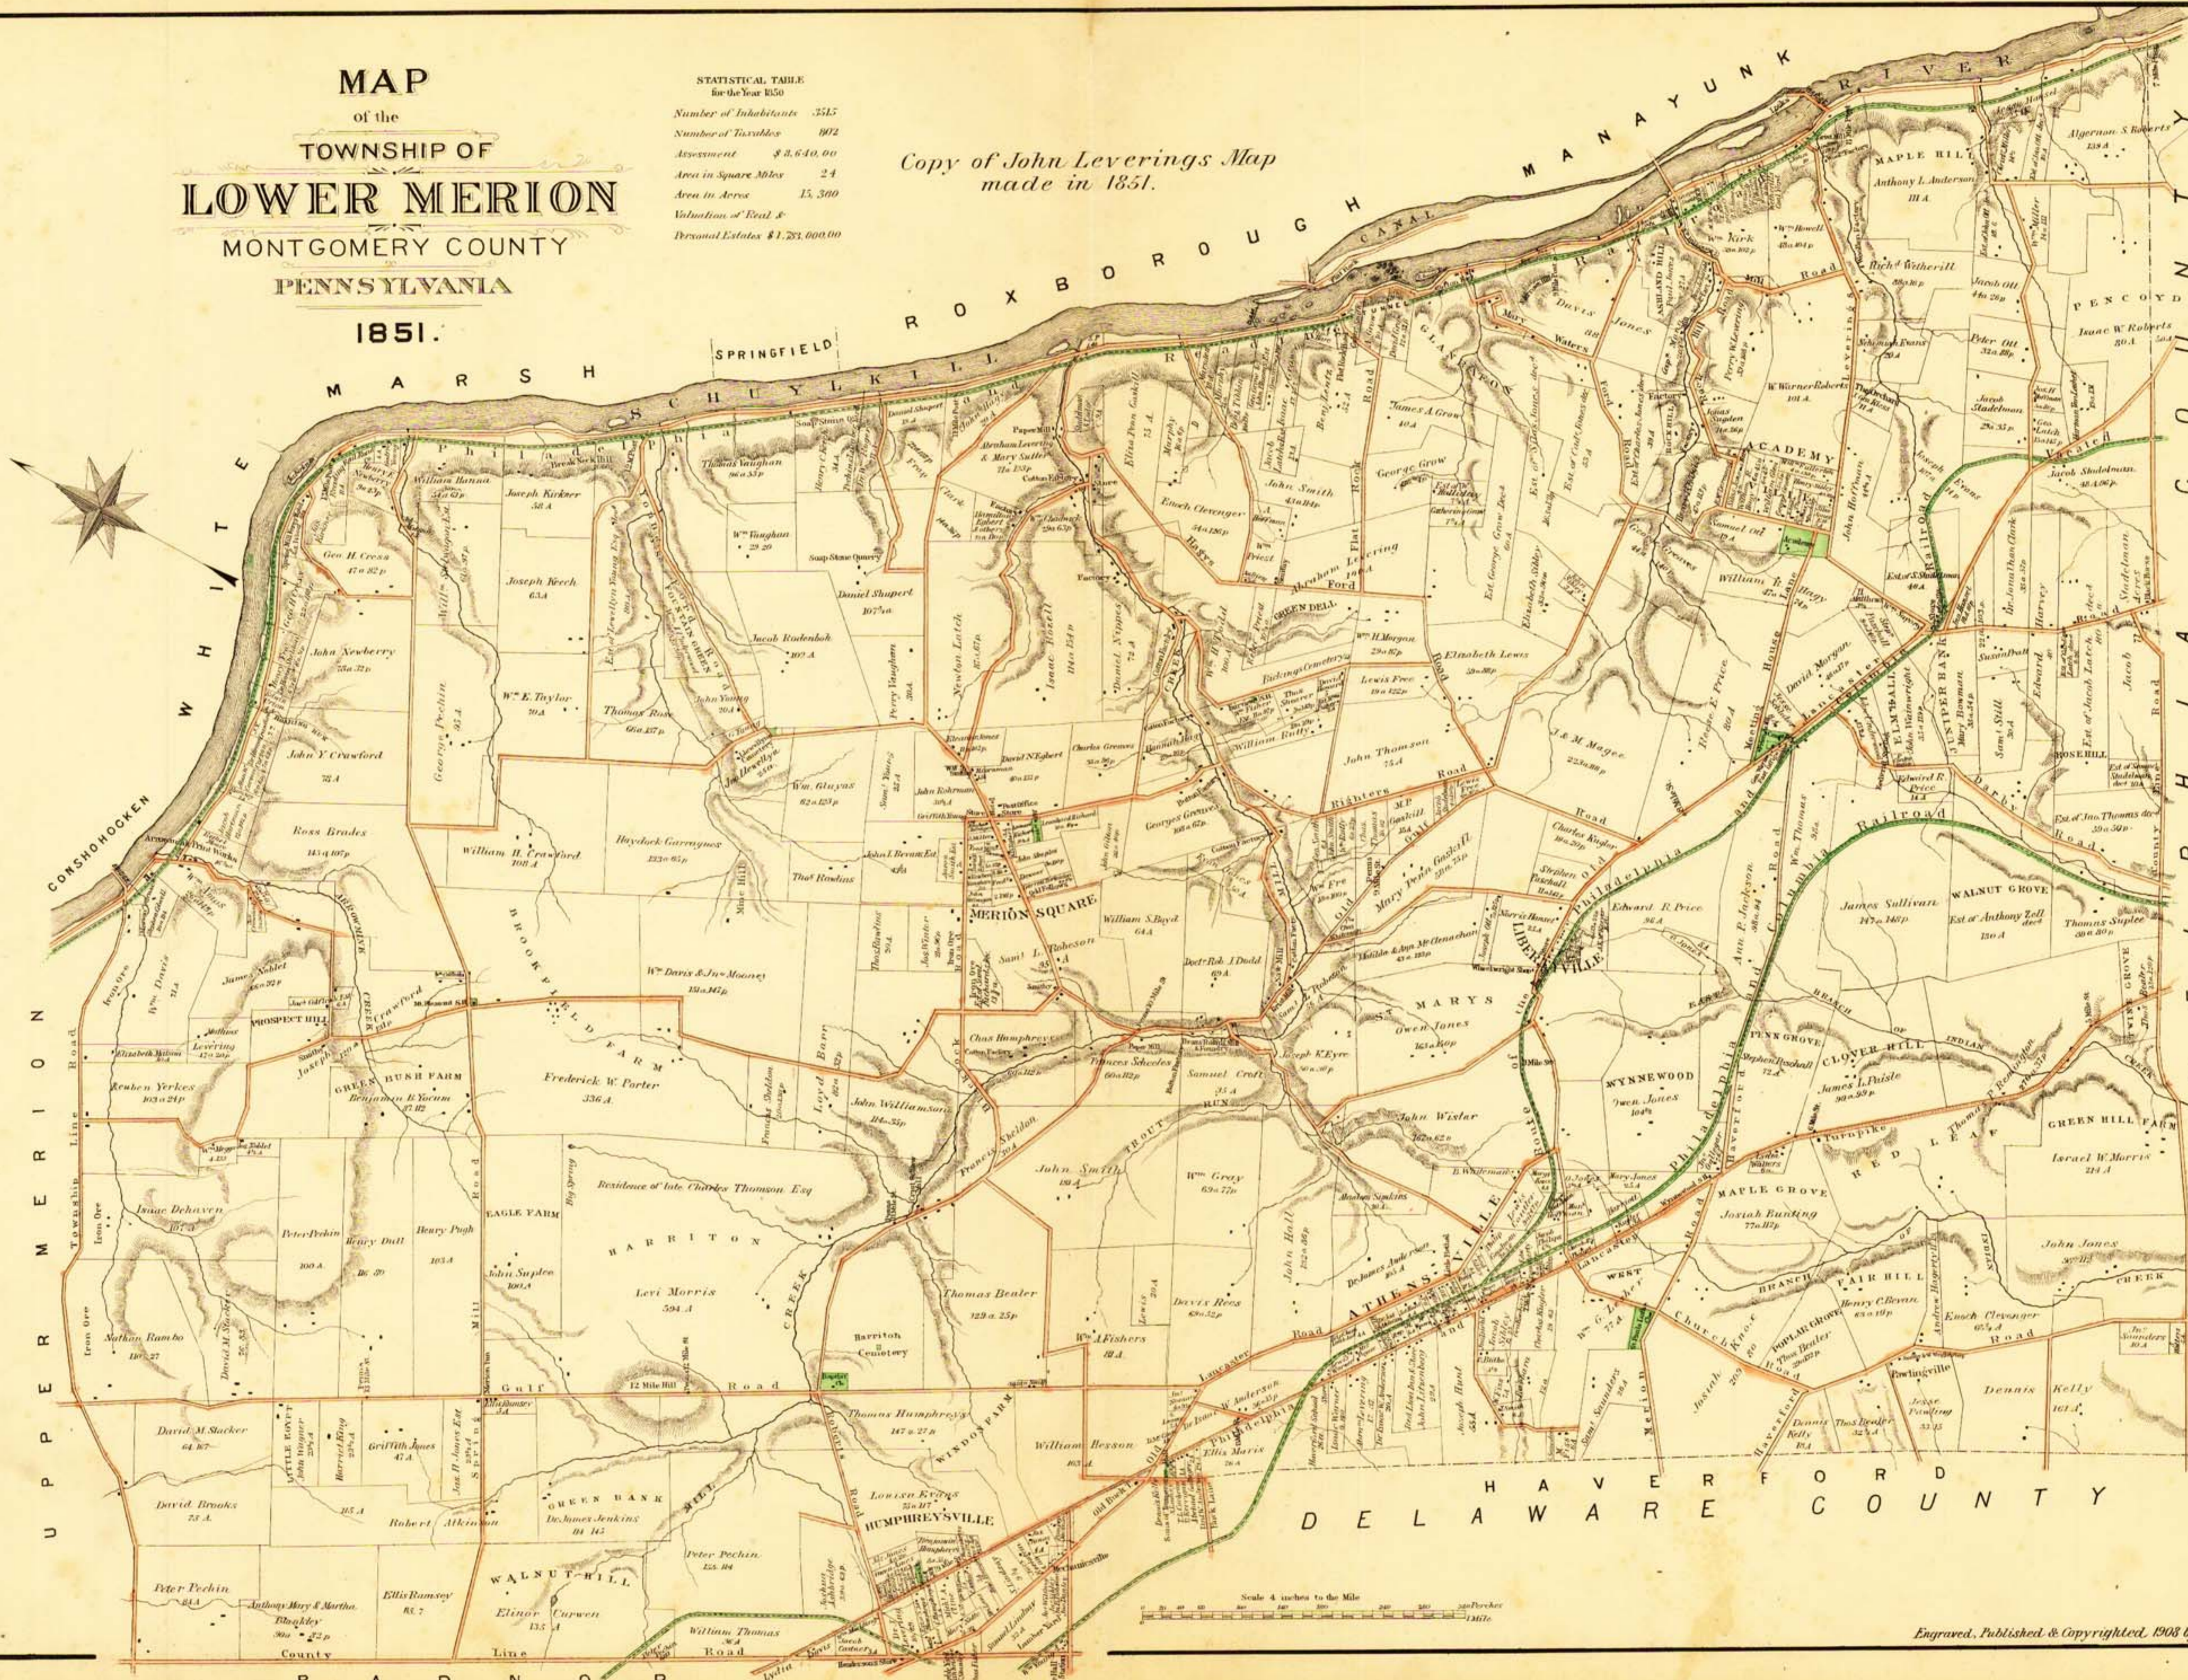

MAP of the TOWNSHIP OF LOWER MERION MONTGOMERY COUNTY PENNSYLVANIA

1851.

STATISTICAL TABLE for the Year 1850

Number of Inhabitants	3515
Number of Taxables	902
Assessment	\$ 8,640.00
Area in Square Miles	2.4
Area in Acres	15,300
Valuation of Real & Personal Estates	\$1,283,000.00

Copy of John Leverings Map made in 1851.

Scale 4 inches to the Mile