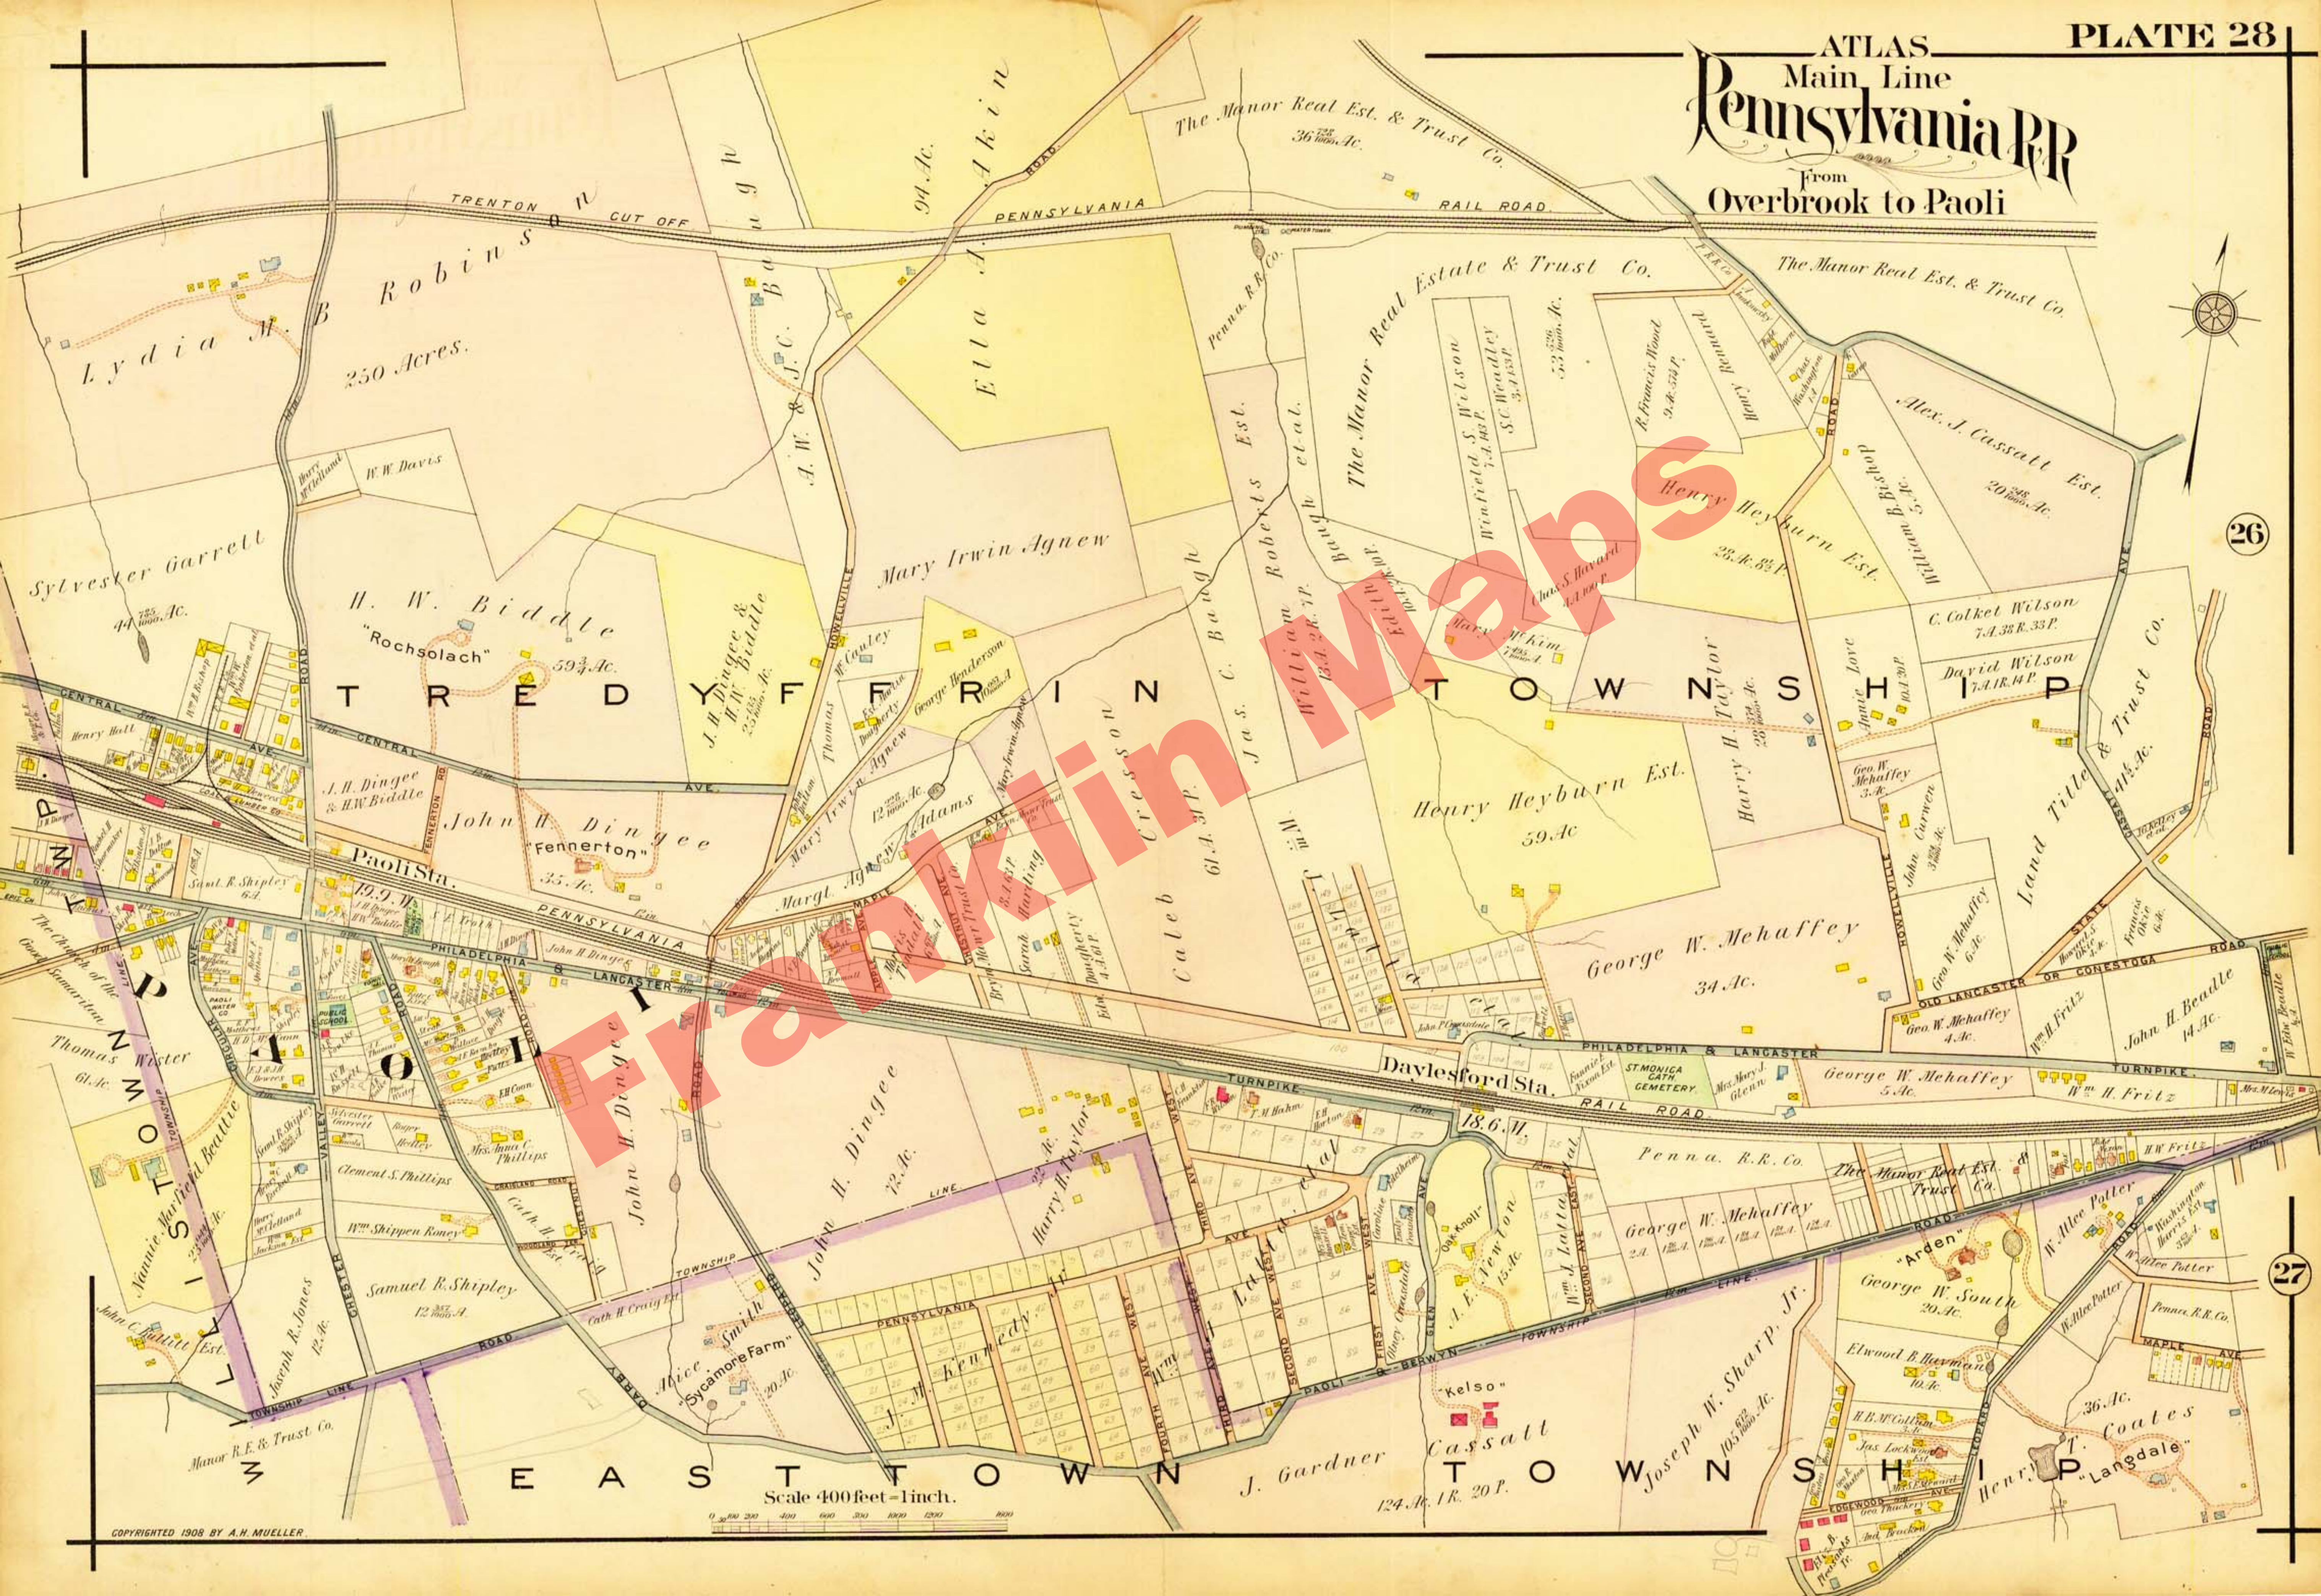

ATLAS  
Main Line  
**Pennsylvania RR**  
From  
Overbrook to Paoli

26

27

Scale 400 feet = 1 inch.