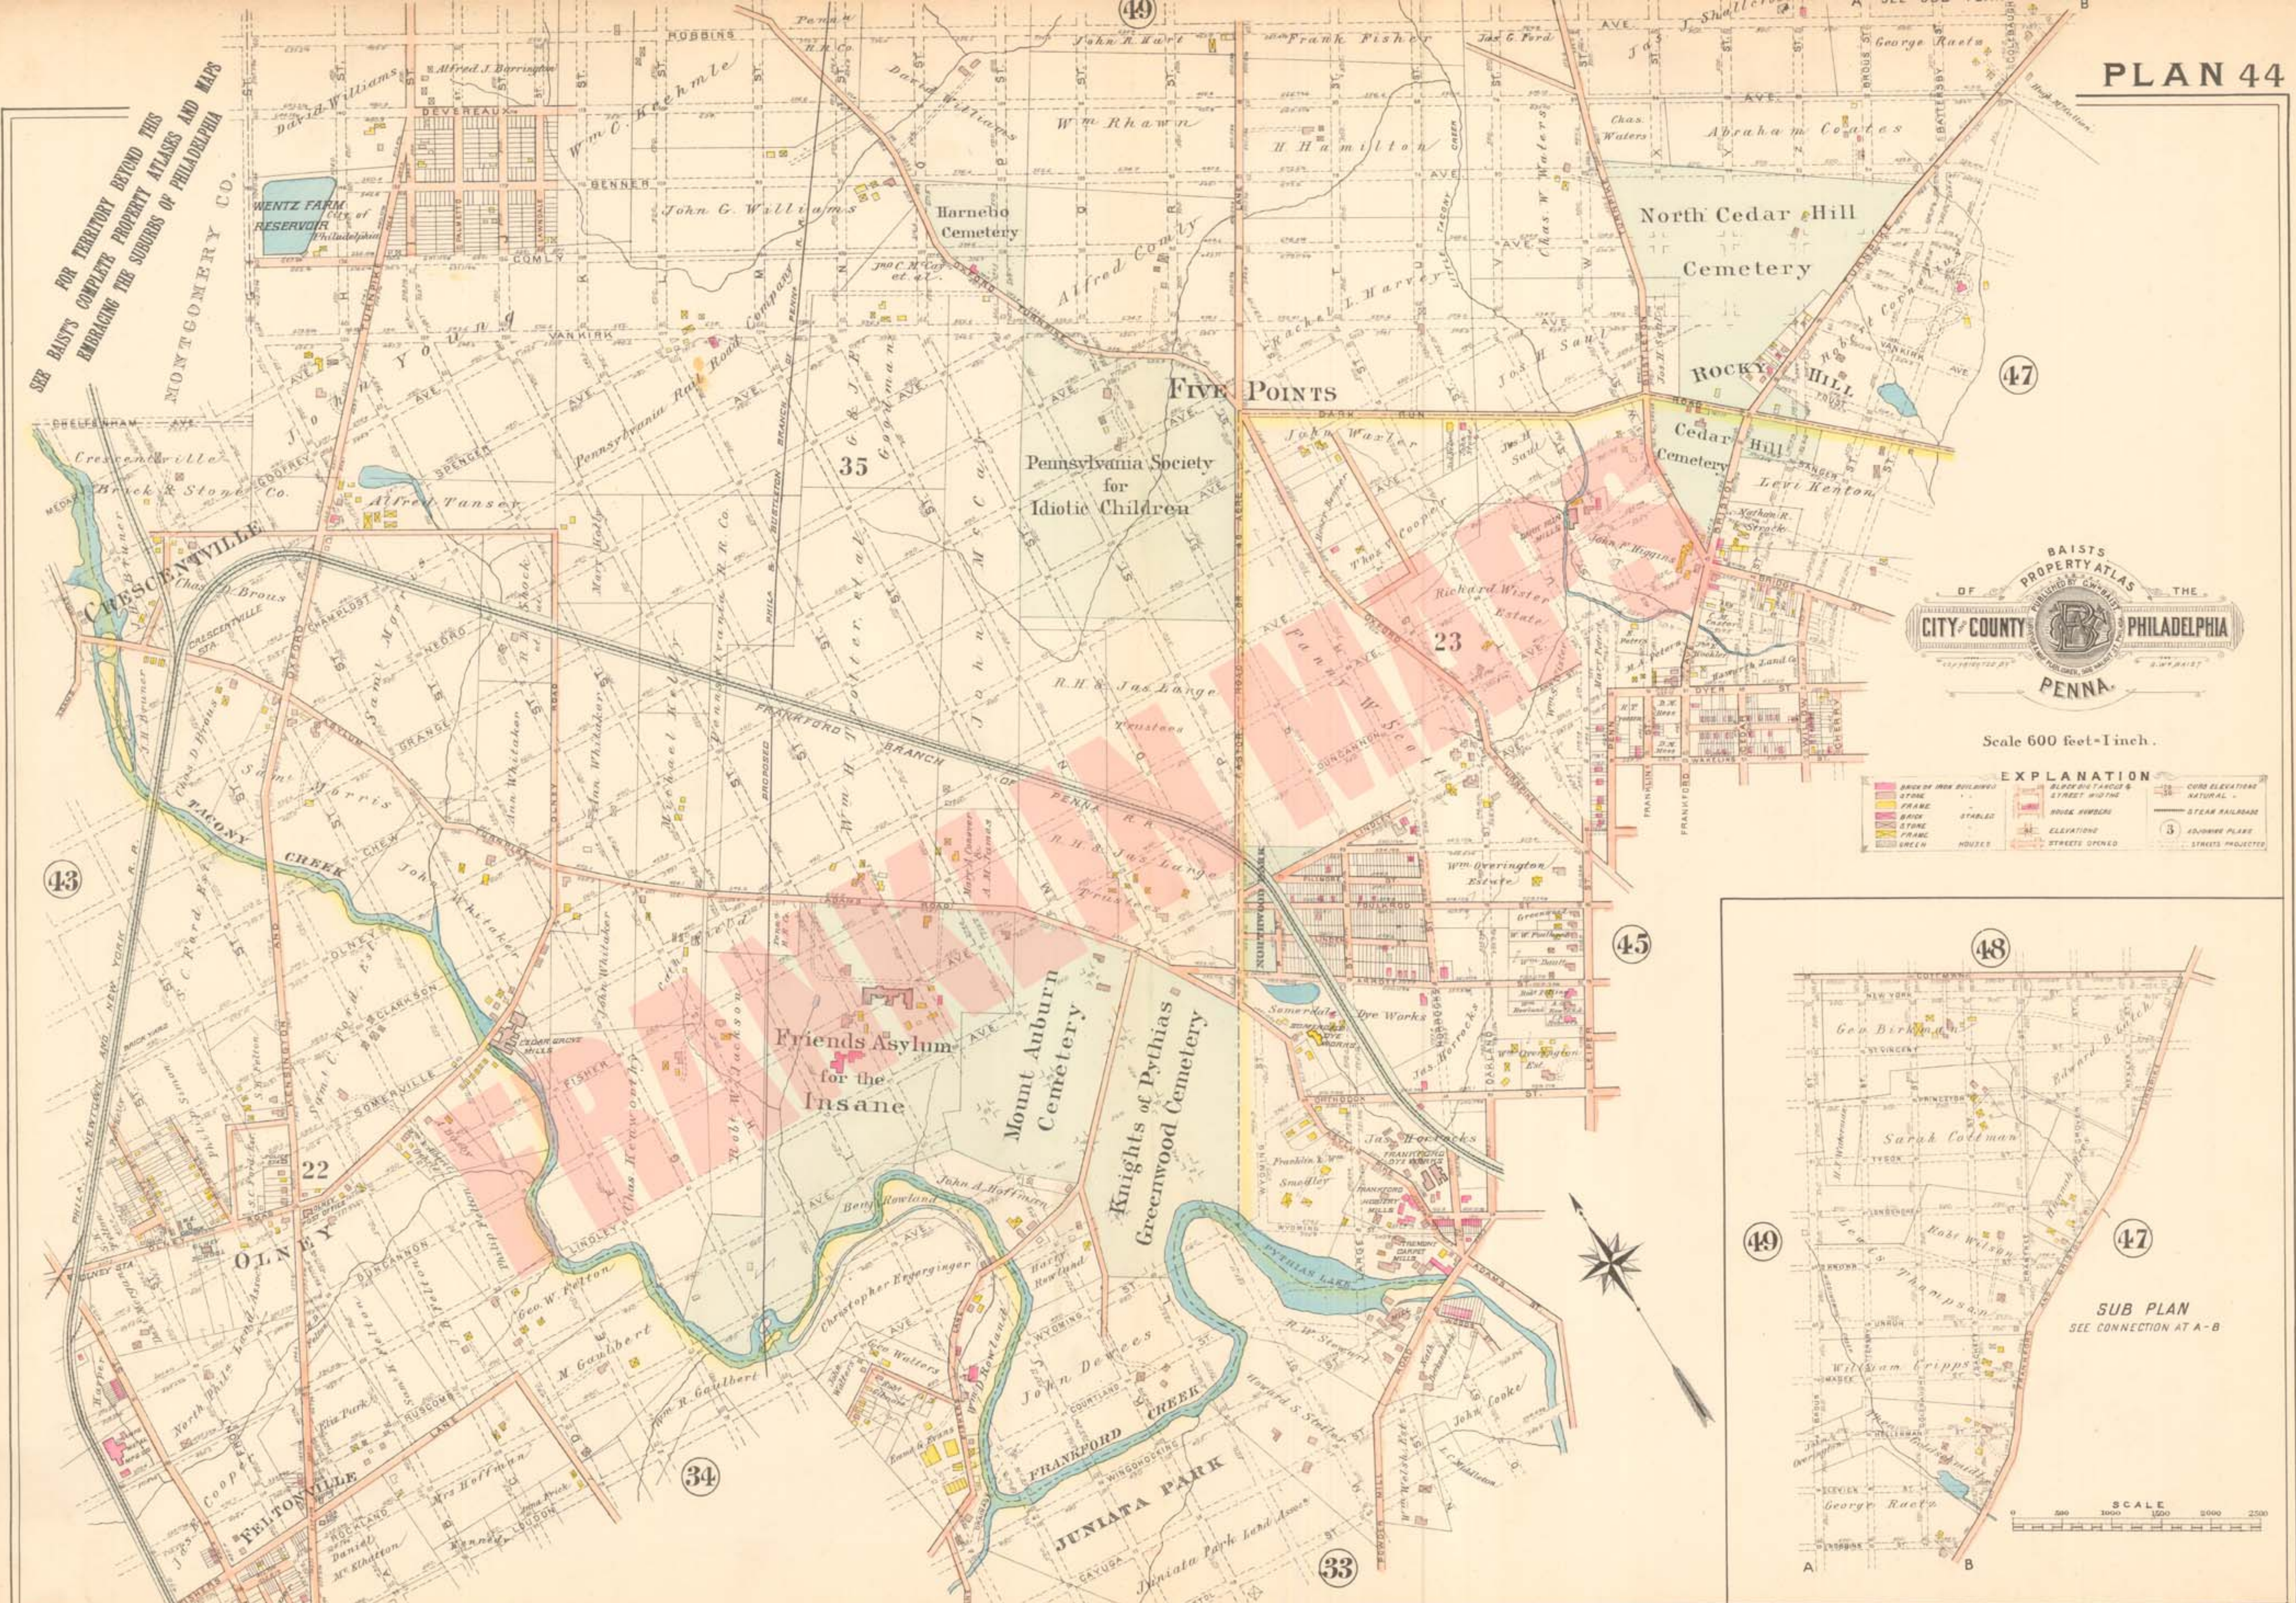

SEE BAISTS FOR TERRITORY BEYOND THIS
EMBRACING THE SUBURBS OF PHILADELPHIA

MONTGOMERY CO.

Scale 600 feet = 1 inch.

EXPLANATION

[Pink Box] BRICK OR IRON BUILDING	[Red Box] BRICK OR IRON TOWER & STREET LIGHTING	[Blue Box] CURB ELEVATIONS
[Yellow Box] FRAME	[Green Box] BRICK NUMBER	[Black Box] STEAM RAILROAD
[Red Box] BRICK STABLE	[Red Box] ELEVATIONS	[Blue Box] 3 ADVERSE PLANE
[Green Box] STONE FRAME	[Red Box] STREETS OPENED	[Blue Box] STREETS PROJECTED
[Green Box] GREEN HOUSE		