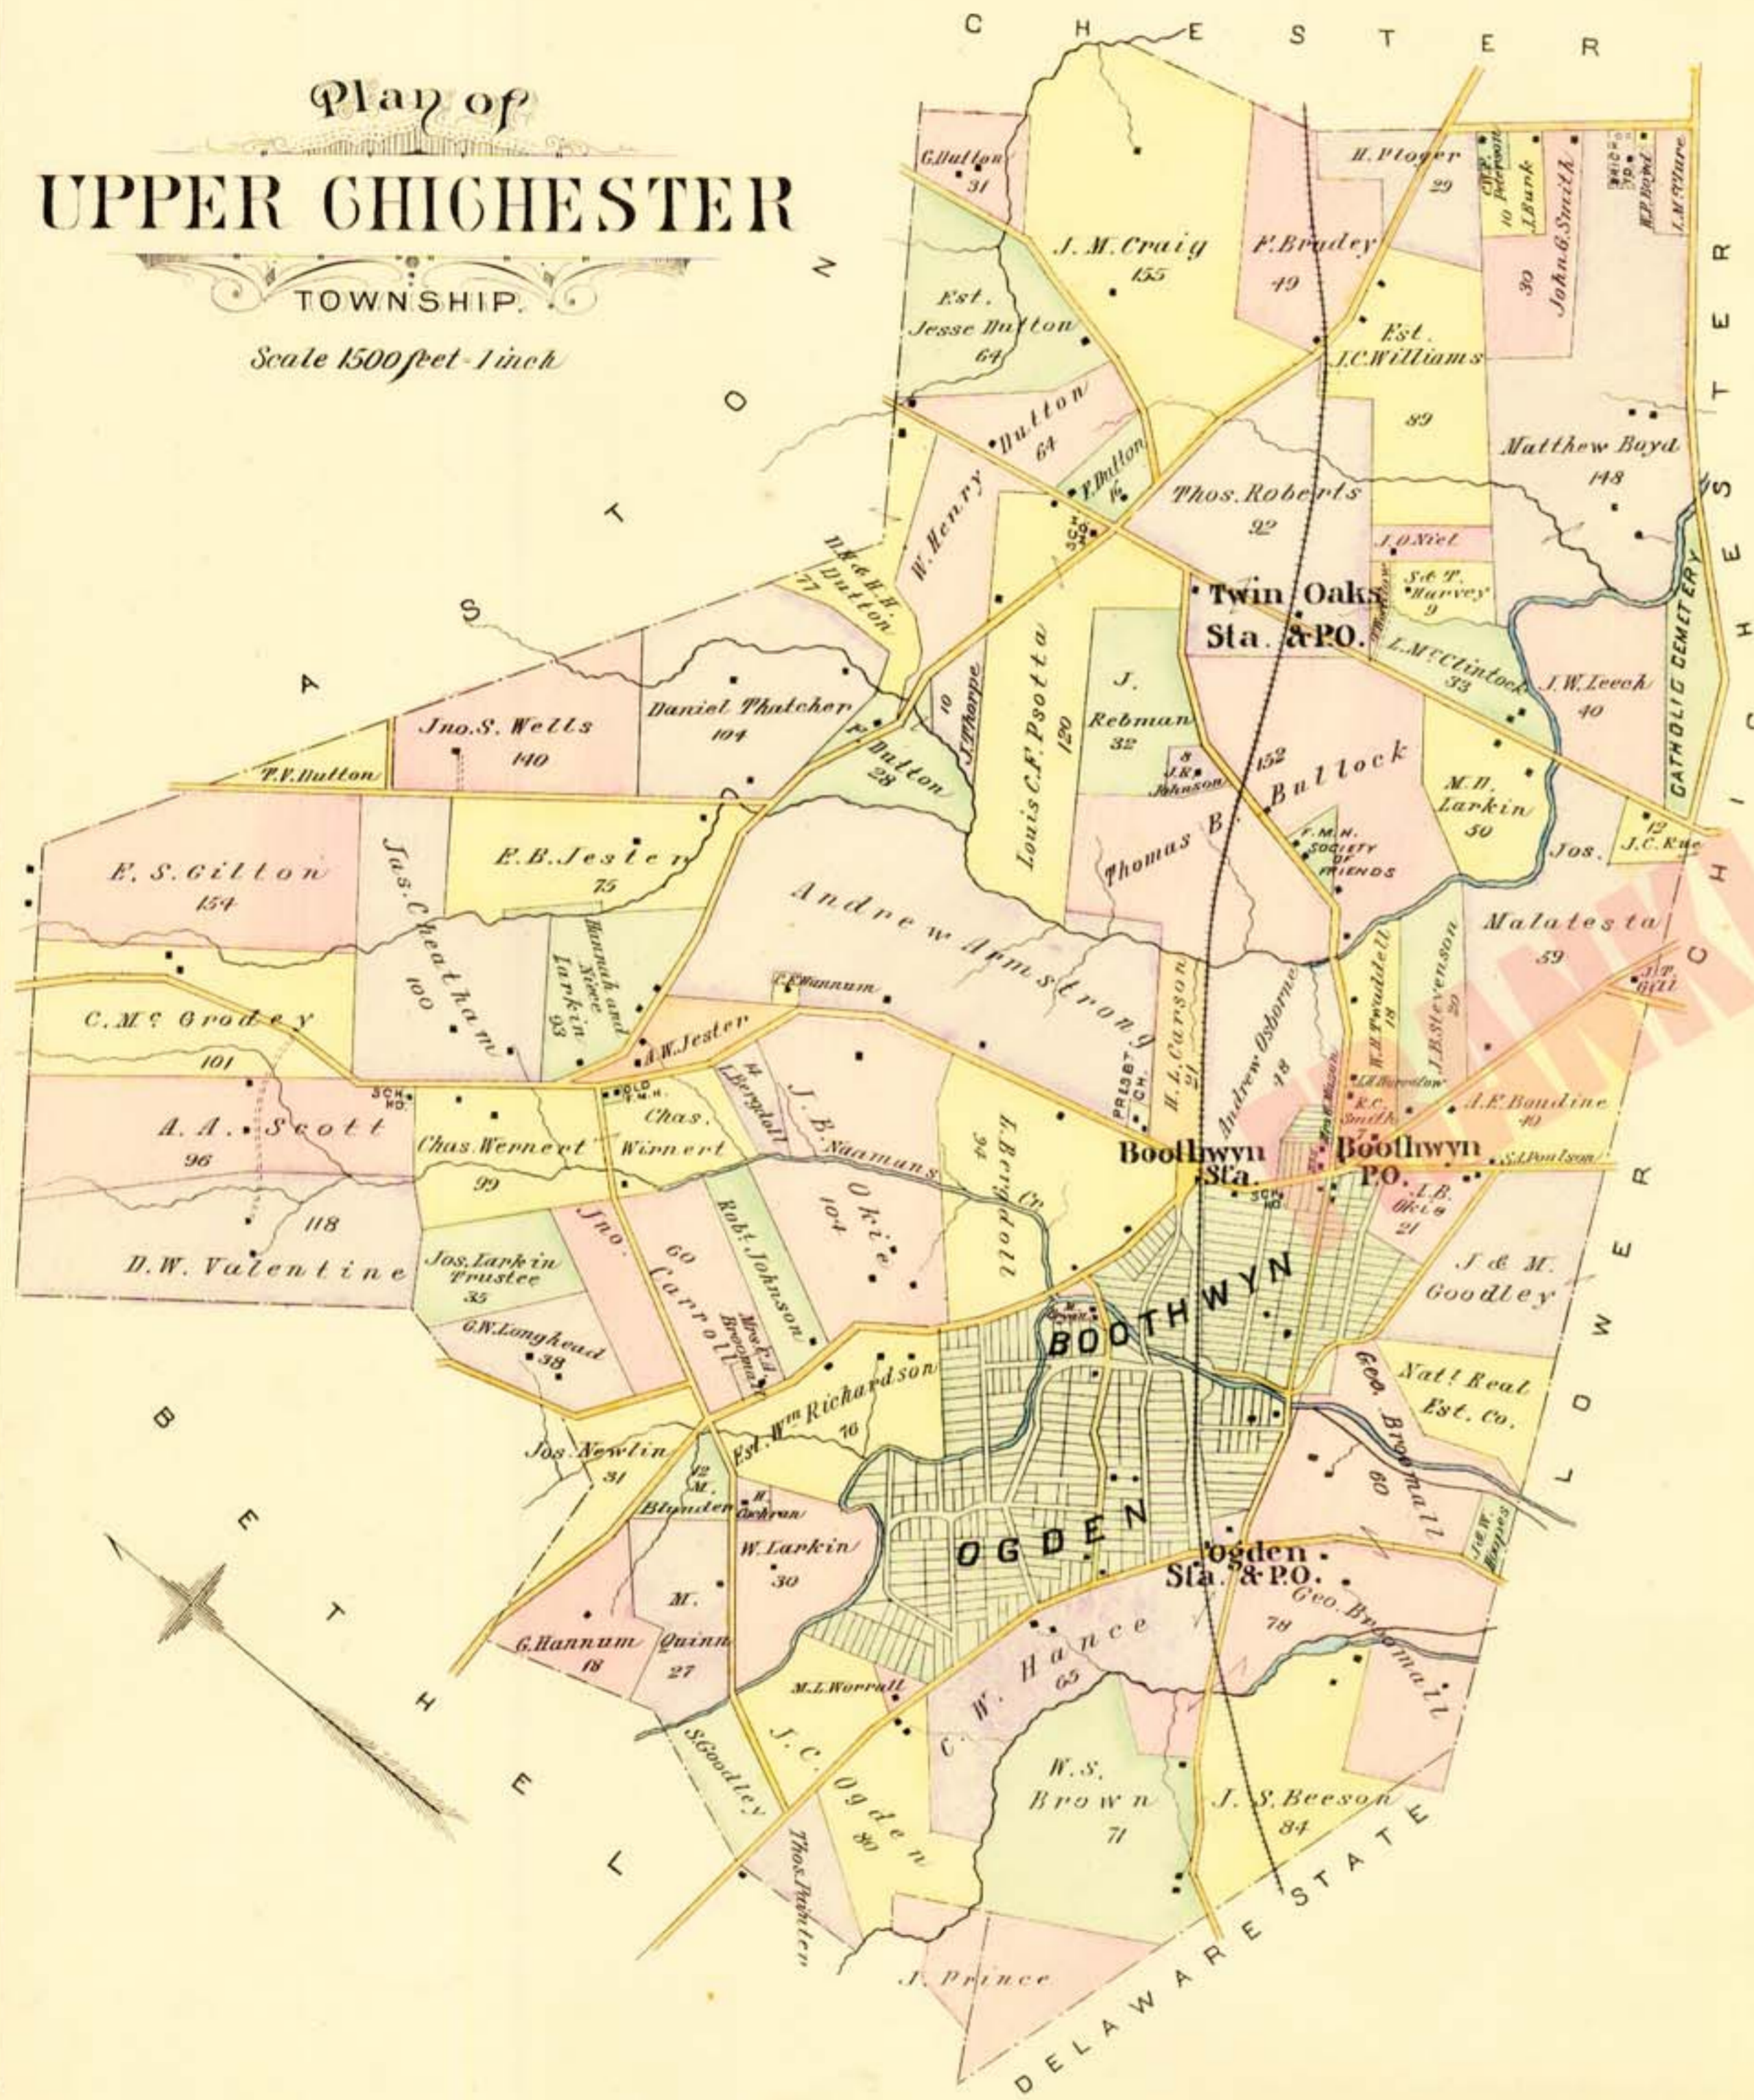

# Plan of UPPER CHICHESTER

TOWNSHIP.

Scale 1500 feet - 1 inch

# Plan of LOWER CHICHESTER

TOWNSHIP.

Scale 1200 feet - 1 inch.