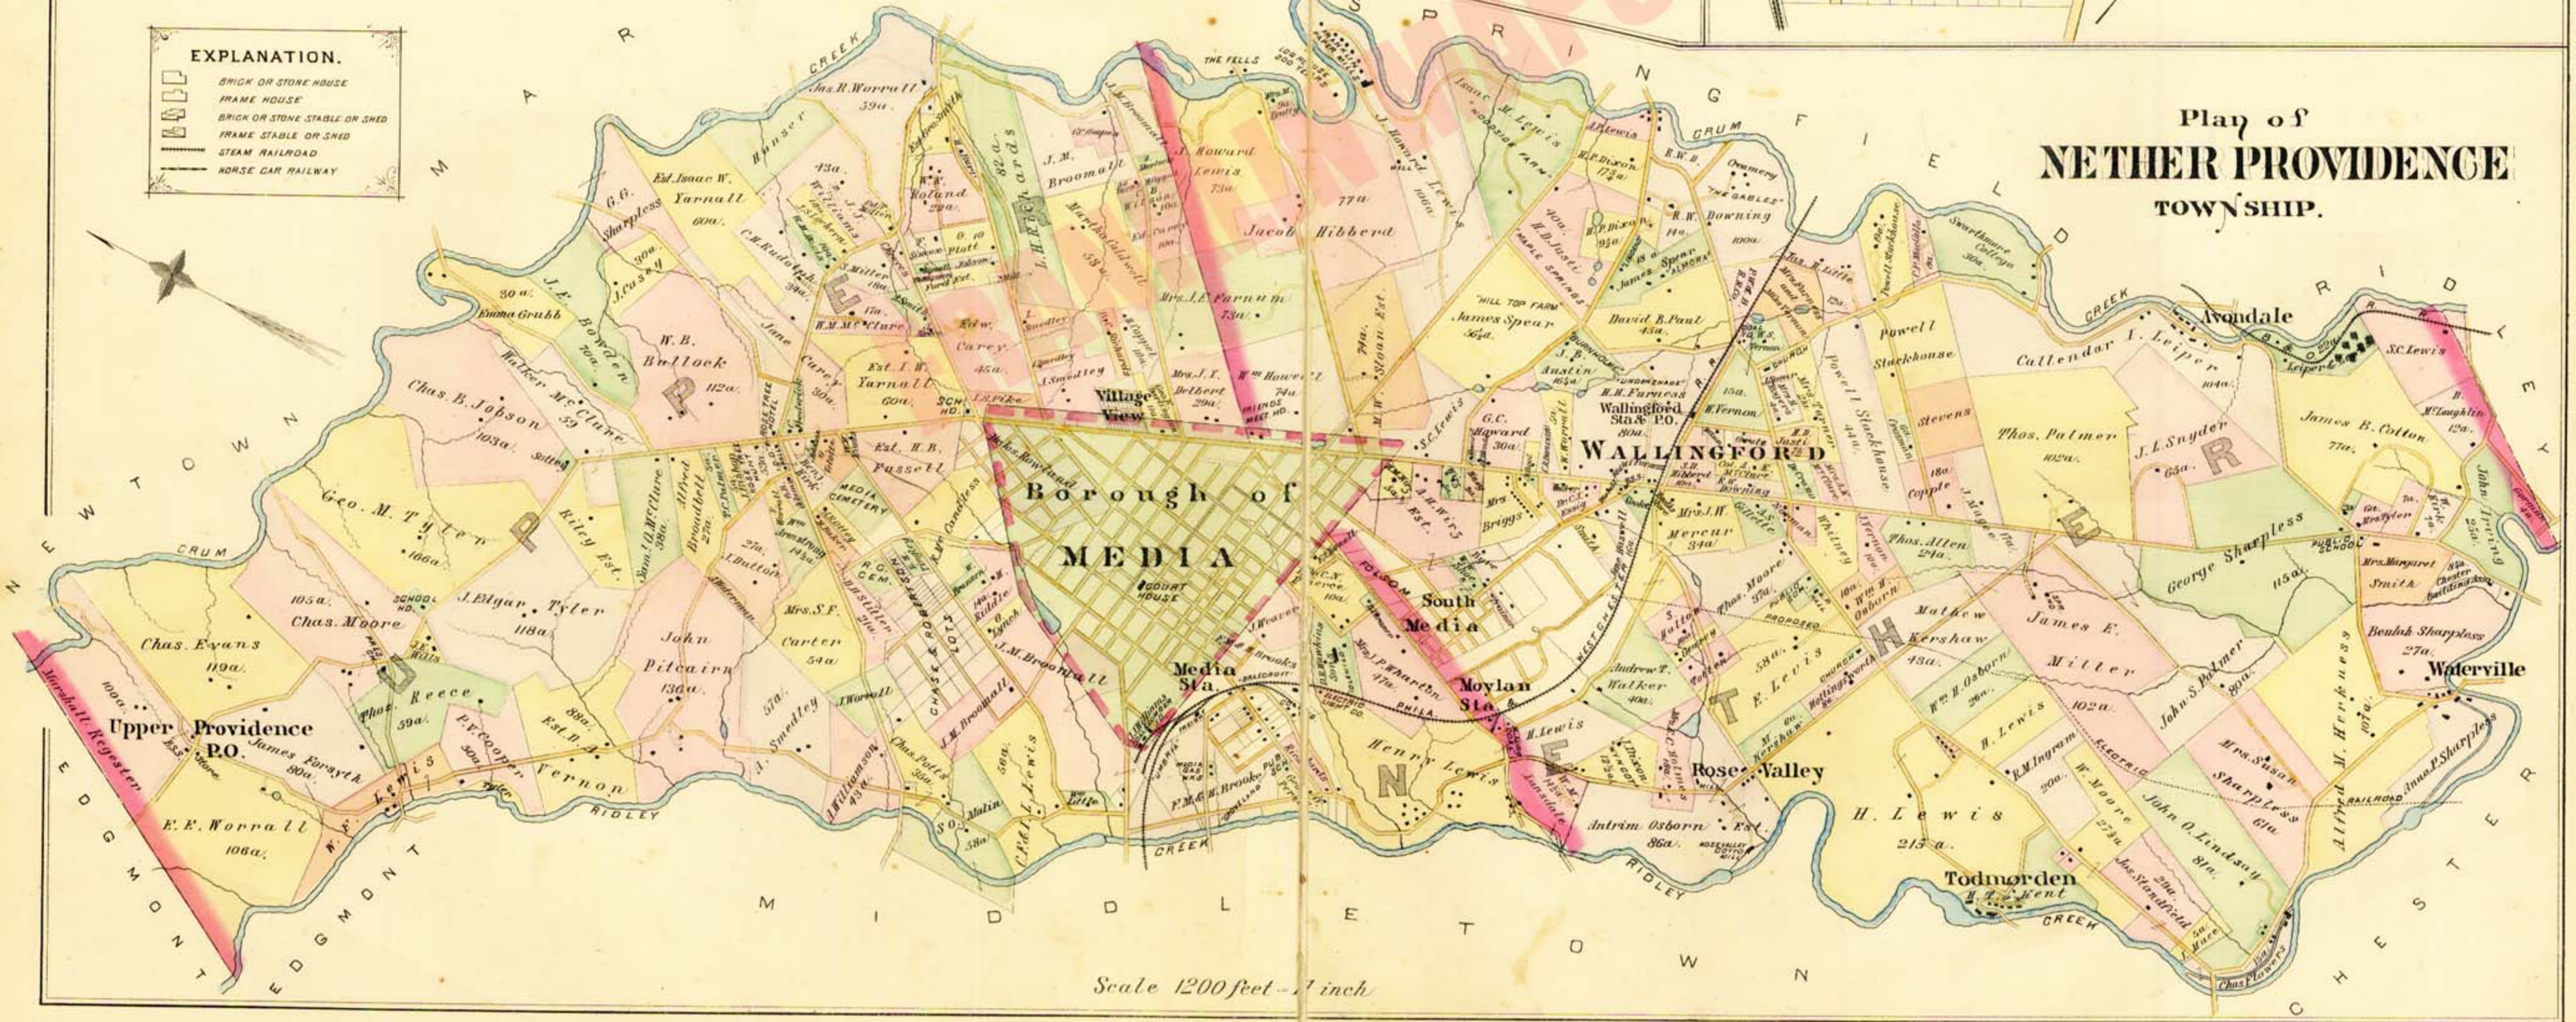

VILLAGE VIEW
Scale 200 ft - 1 inch

Scale 200 feet - 1 inch

SOUTH MEDIA
NETHER PROVIDENCE
Scale 400 feet - 1 inch

Plan of
UPPER PROVIDENCE
TOWNSHIP.

Plan of
NETHER PROVIDENCE
TOWNSHIP.

EXPLANATION.

	BRICK OR STONE HOUSE
	FRAME HOUSE
	BRICK OR STONE STABLE OR SHED
	FRAME STABLE OR SHED
	STEAM RAILROAD
	HORSE CAR RAILWAY

Scale 1200 feet - 1 inch