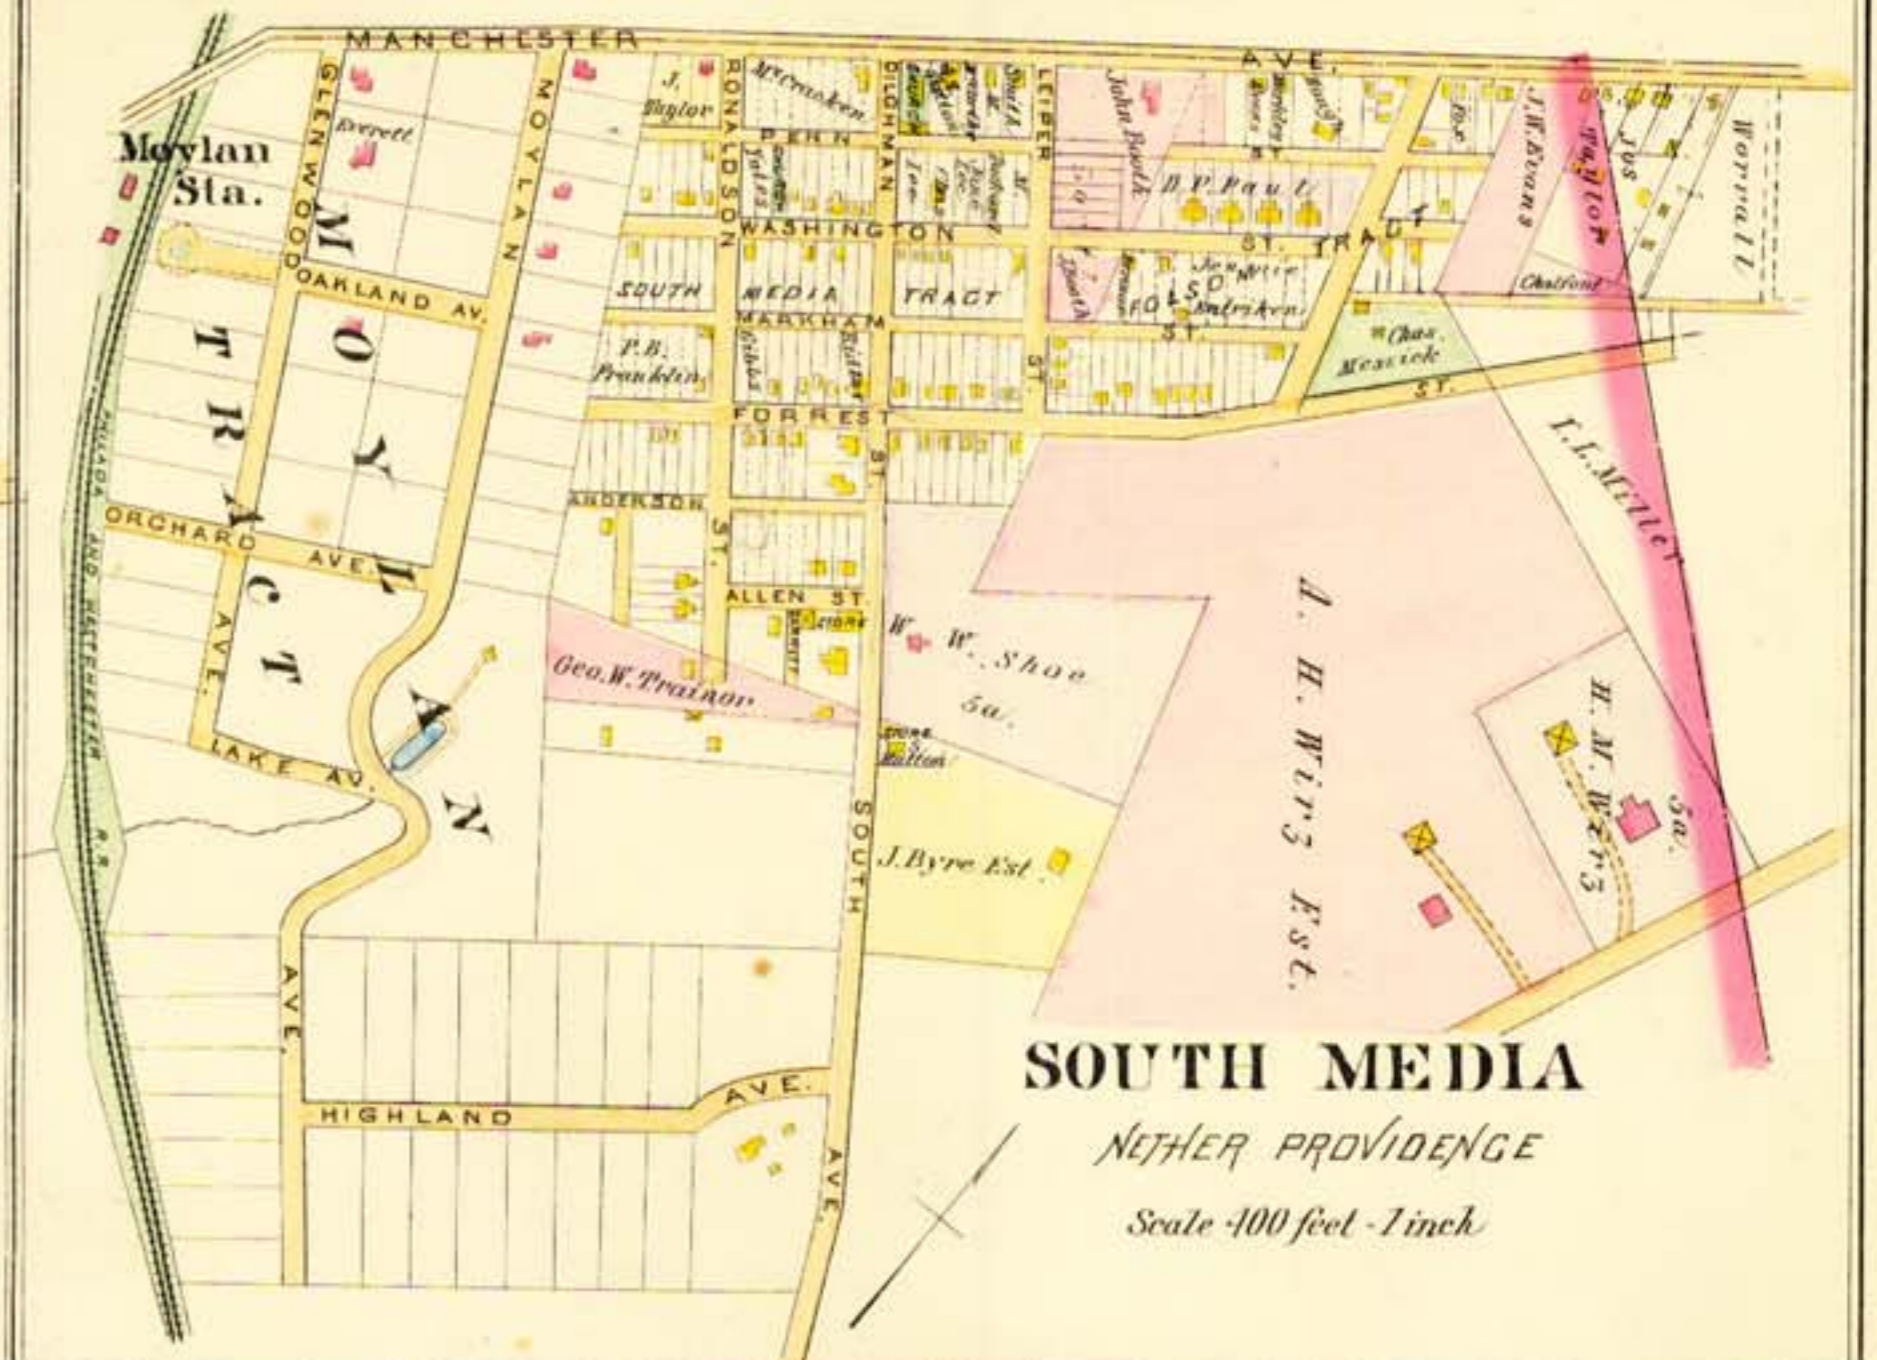

VILLAGE VIEW
Scale 200 ft - 1 inch

Scale 200 feet - 1 inch

SOUTH MEDIA
NETHER PROVIDENCE
Scale 400 feet - 1 inch

Plan of
UPPER PROVIDENCE
TOWNSHIP.

Plan of
NETHER PROVIDENCE
TOWNSHIP.

EXPLANATION.

	BRICK OR STONE HOUSE
	FRAME HOUSE
	BRICK OR STONE STABLE OR SHED
	FRAME STABLE OR SHED
	STEAM RAILROAD
	HORSE CAR RAILWAY

Scale 1200 feet - 1 inch