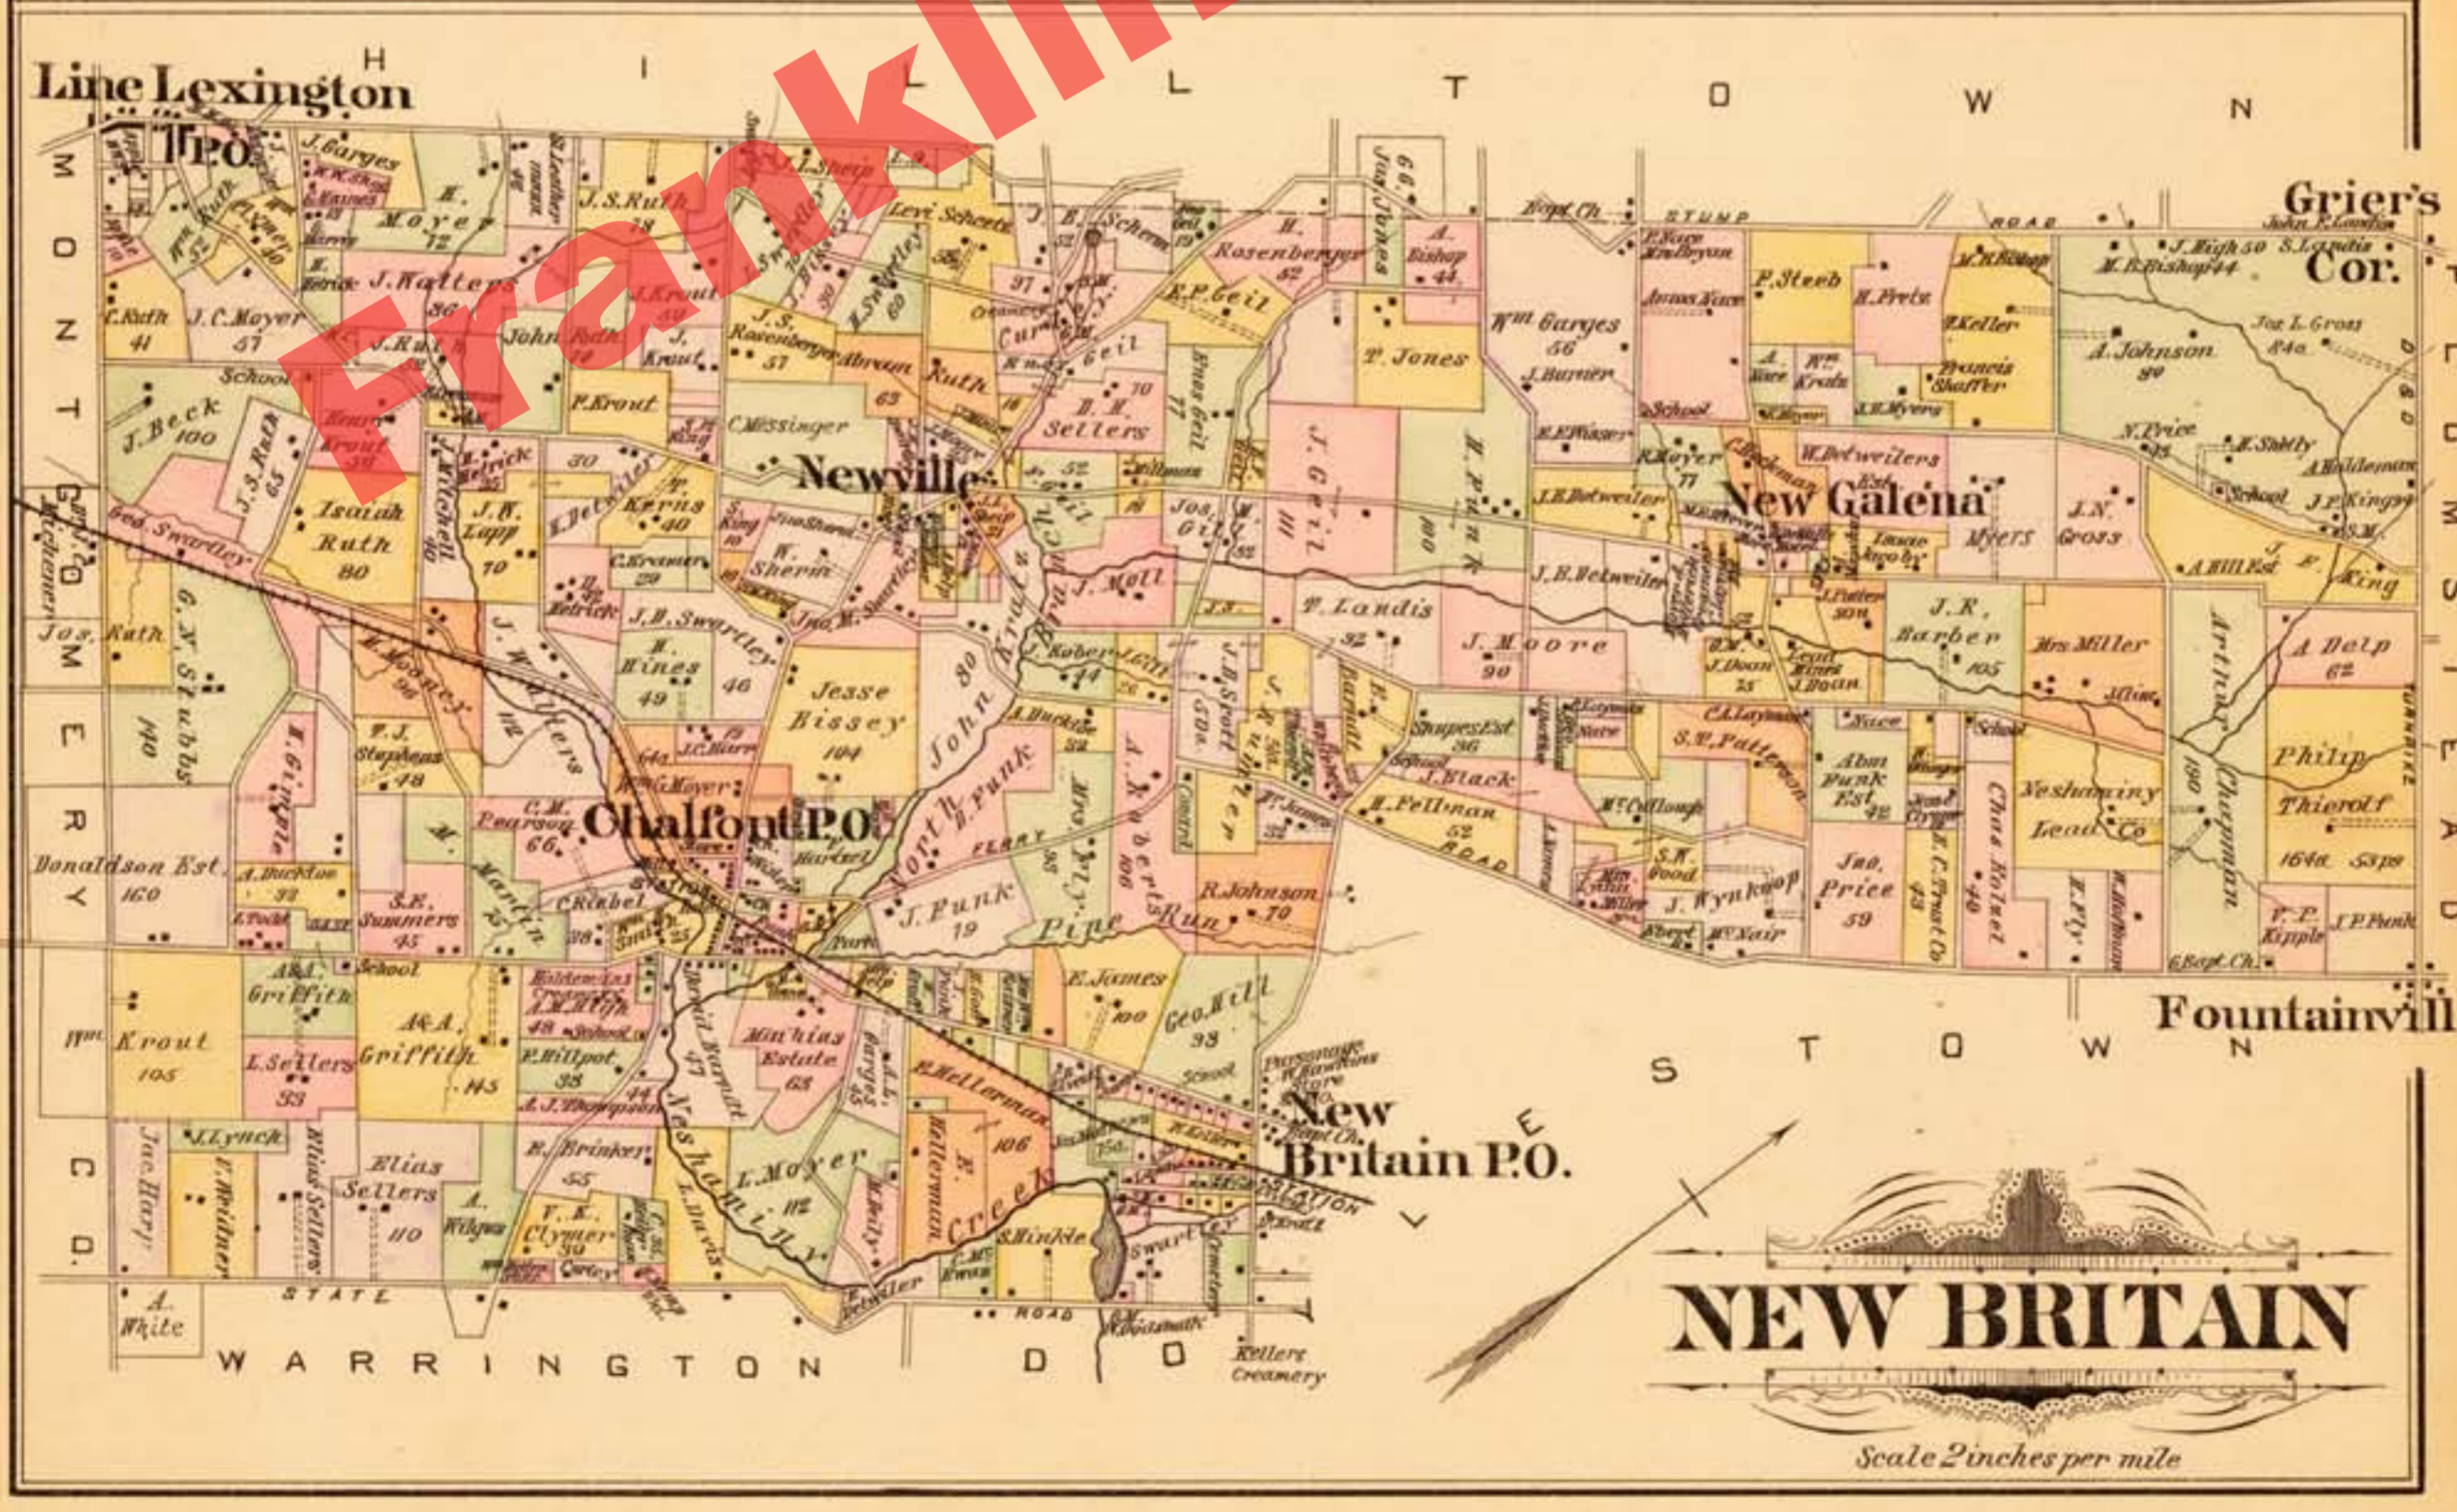

**New Britain P.O.**  
Scale 600 ft. = 1 inch

**NEW BRITAIN**  
Scale 2 inches per mile