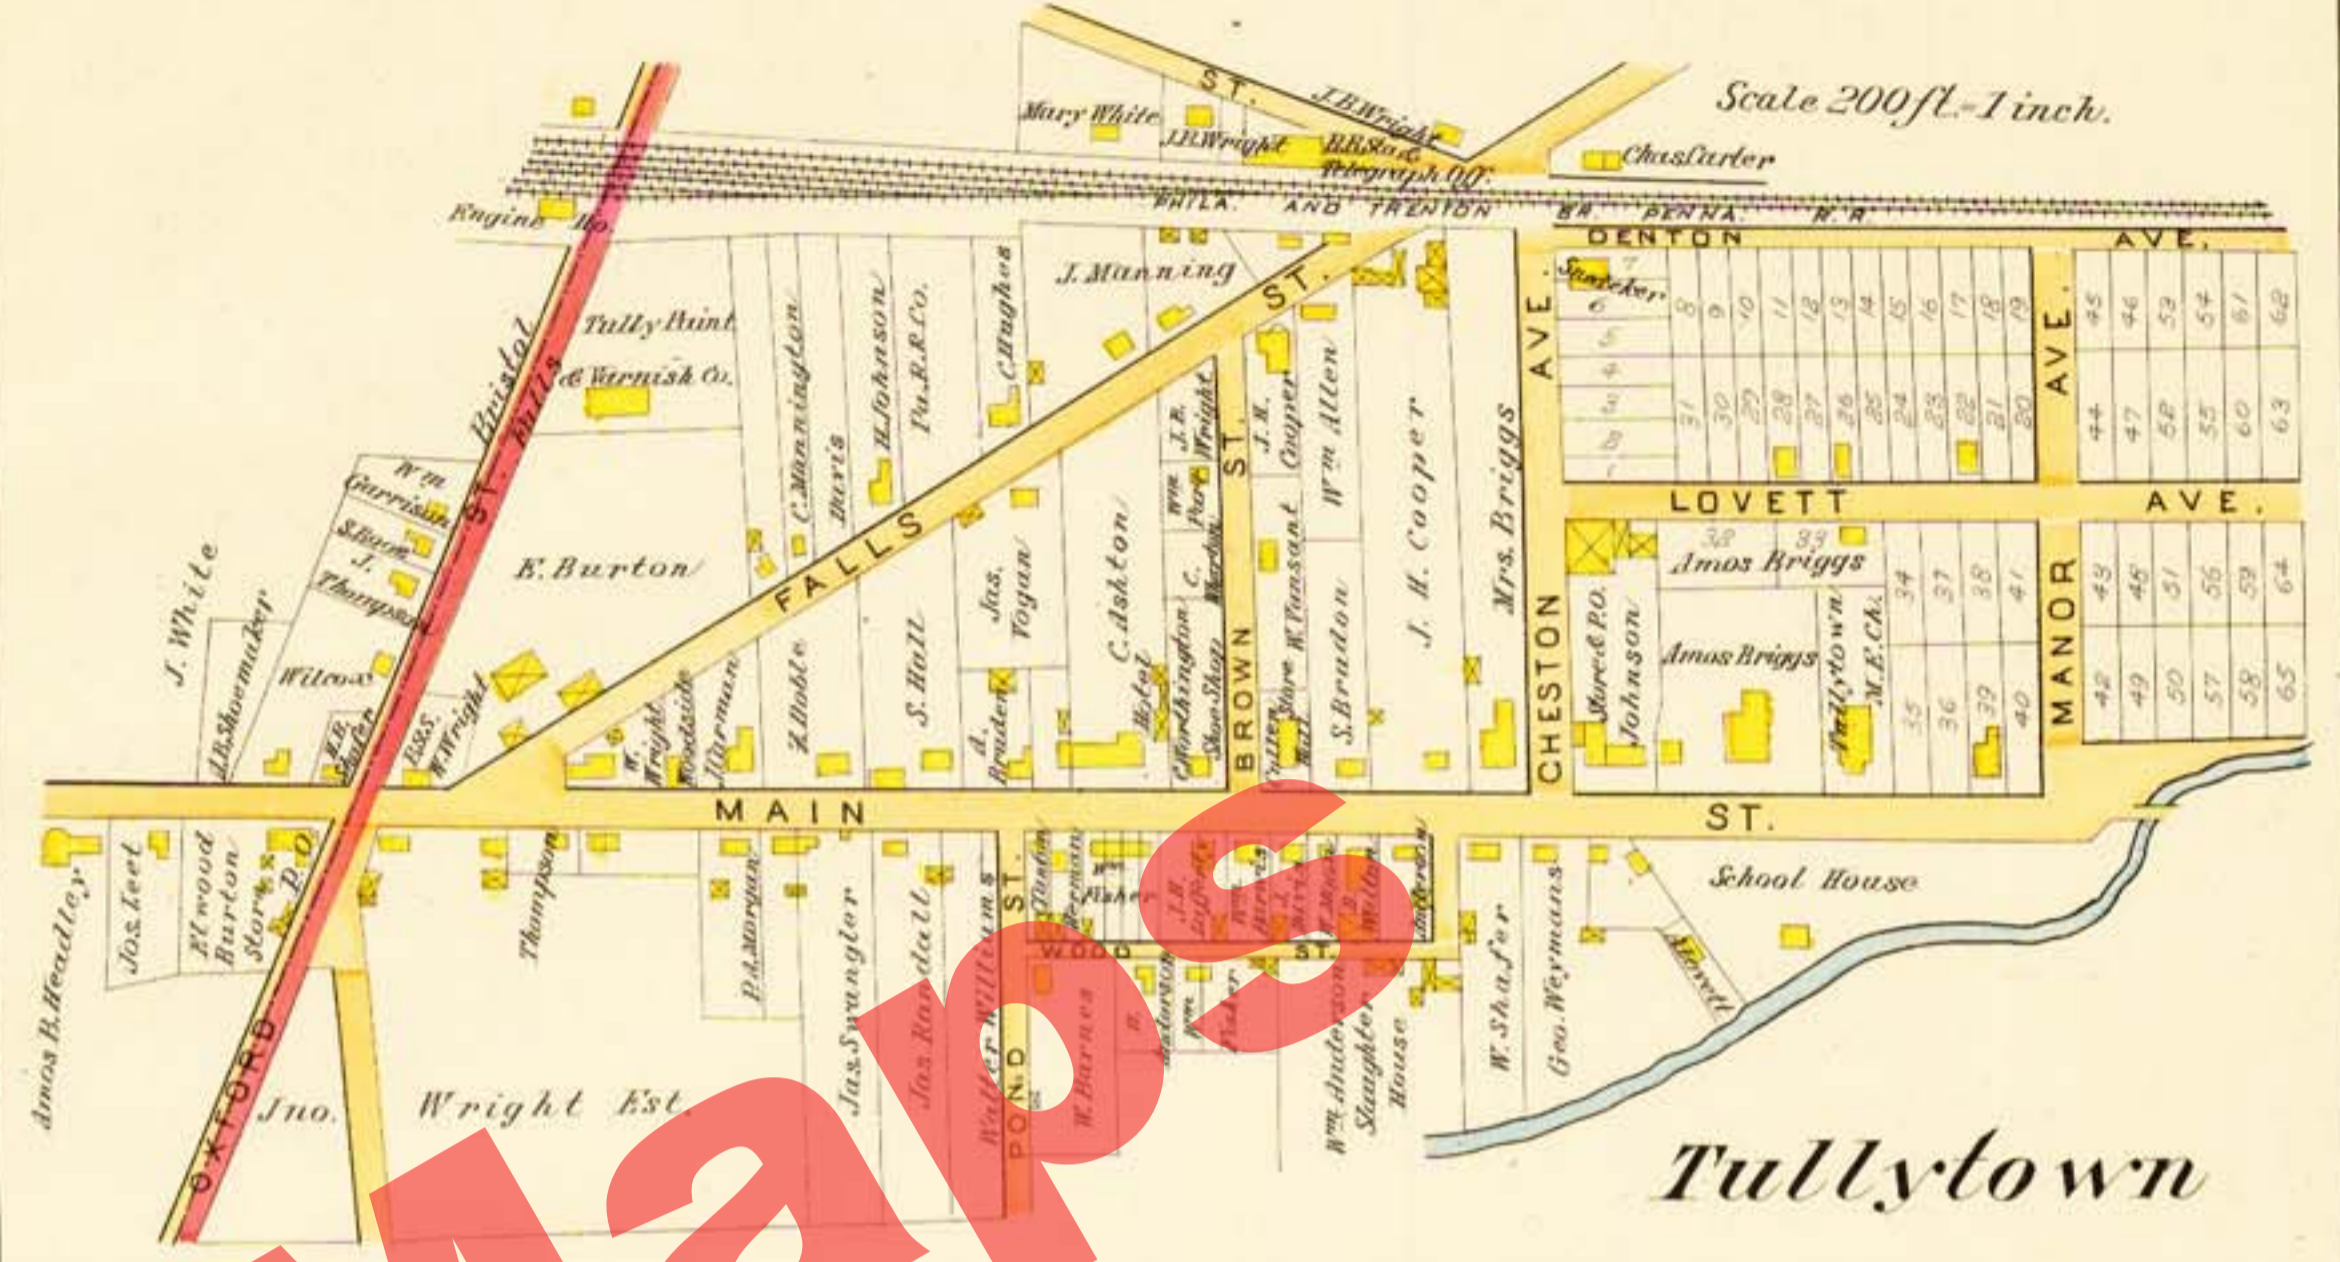

Newportville

Fallsington Falls Twp.

Scale 200 ft - 1 inch.

DELAWARE RIVER

MORRISVILLE

Borough of Morrisville

LOWER MAKEFIELD TWP. BOROUGH AND TOWNSHIP LINE

EDGE HILL GROVE

Philadelphia Ave

Harriet Ave

Cleveland Ave

Delaware Ave

Washington St

Bank St

Richard St

Smith St