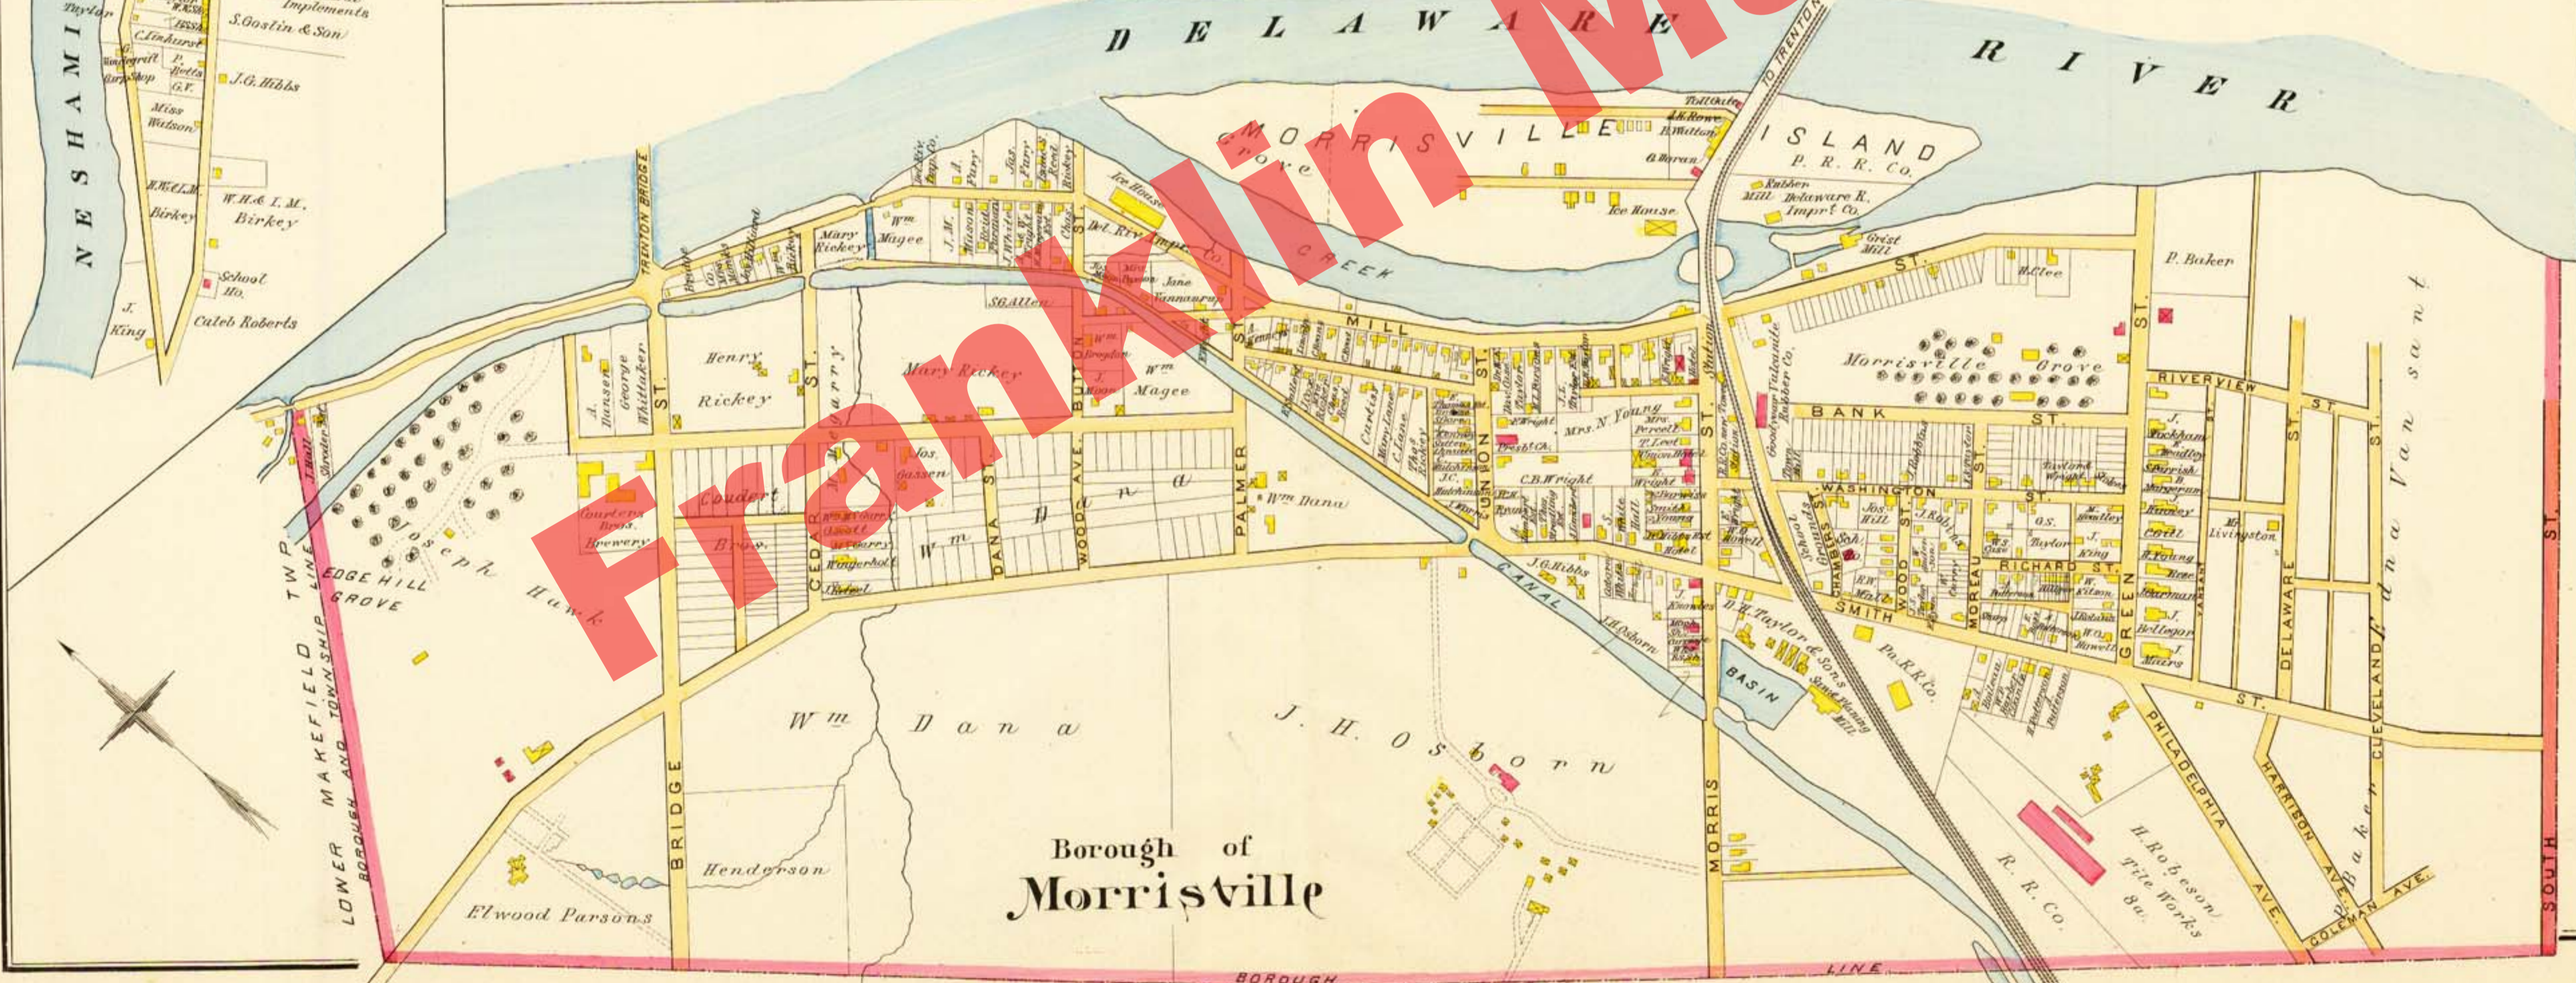

Newportville

Fallsington Falls Twp.

Scale 200 ft - 1 inch.

DELAWARE RIVER

MORRISVILLE

Borough of Morrisville

LOWER MAKEFIELD TWP. BOROUGH AND TOWNSHIP LINE

EDGE HILL GROVE

Philadelphia Ave

Harriet Ave

Cleveland Ave

Delaware Ave

Washington St

Bank St

Richard St

Smith St