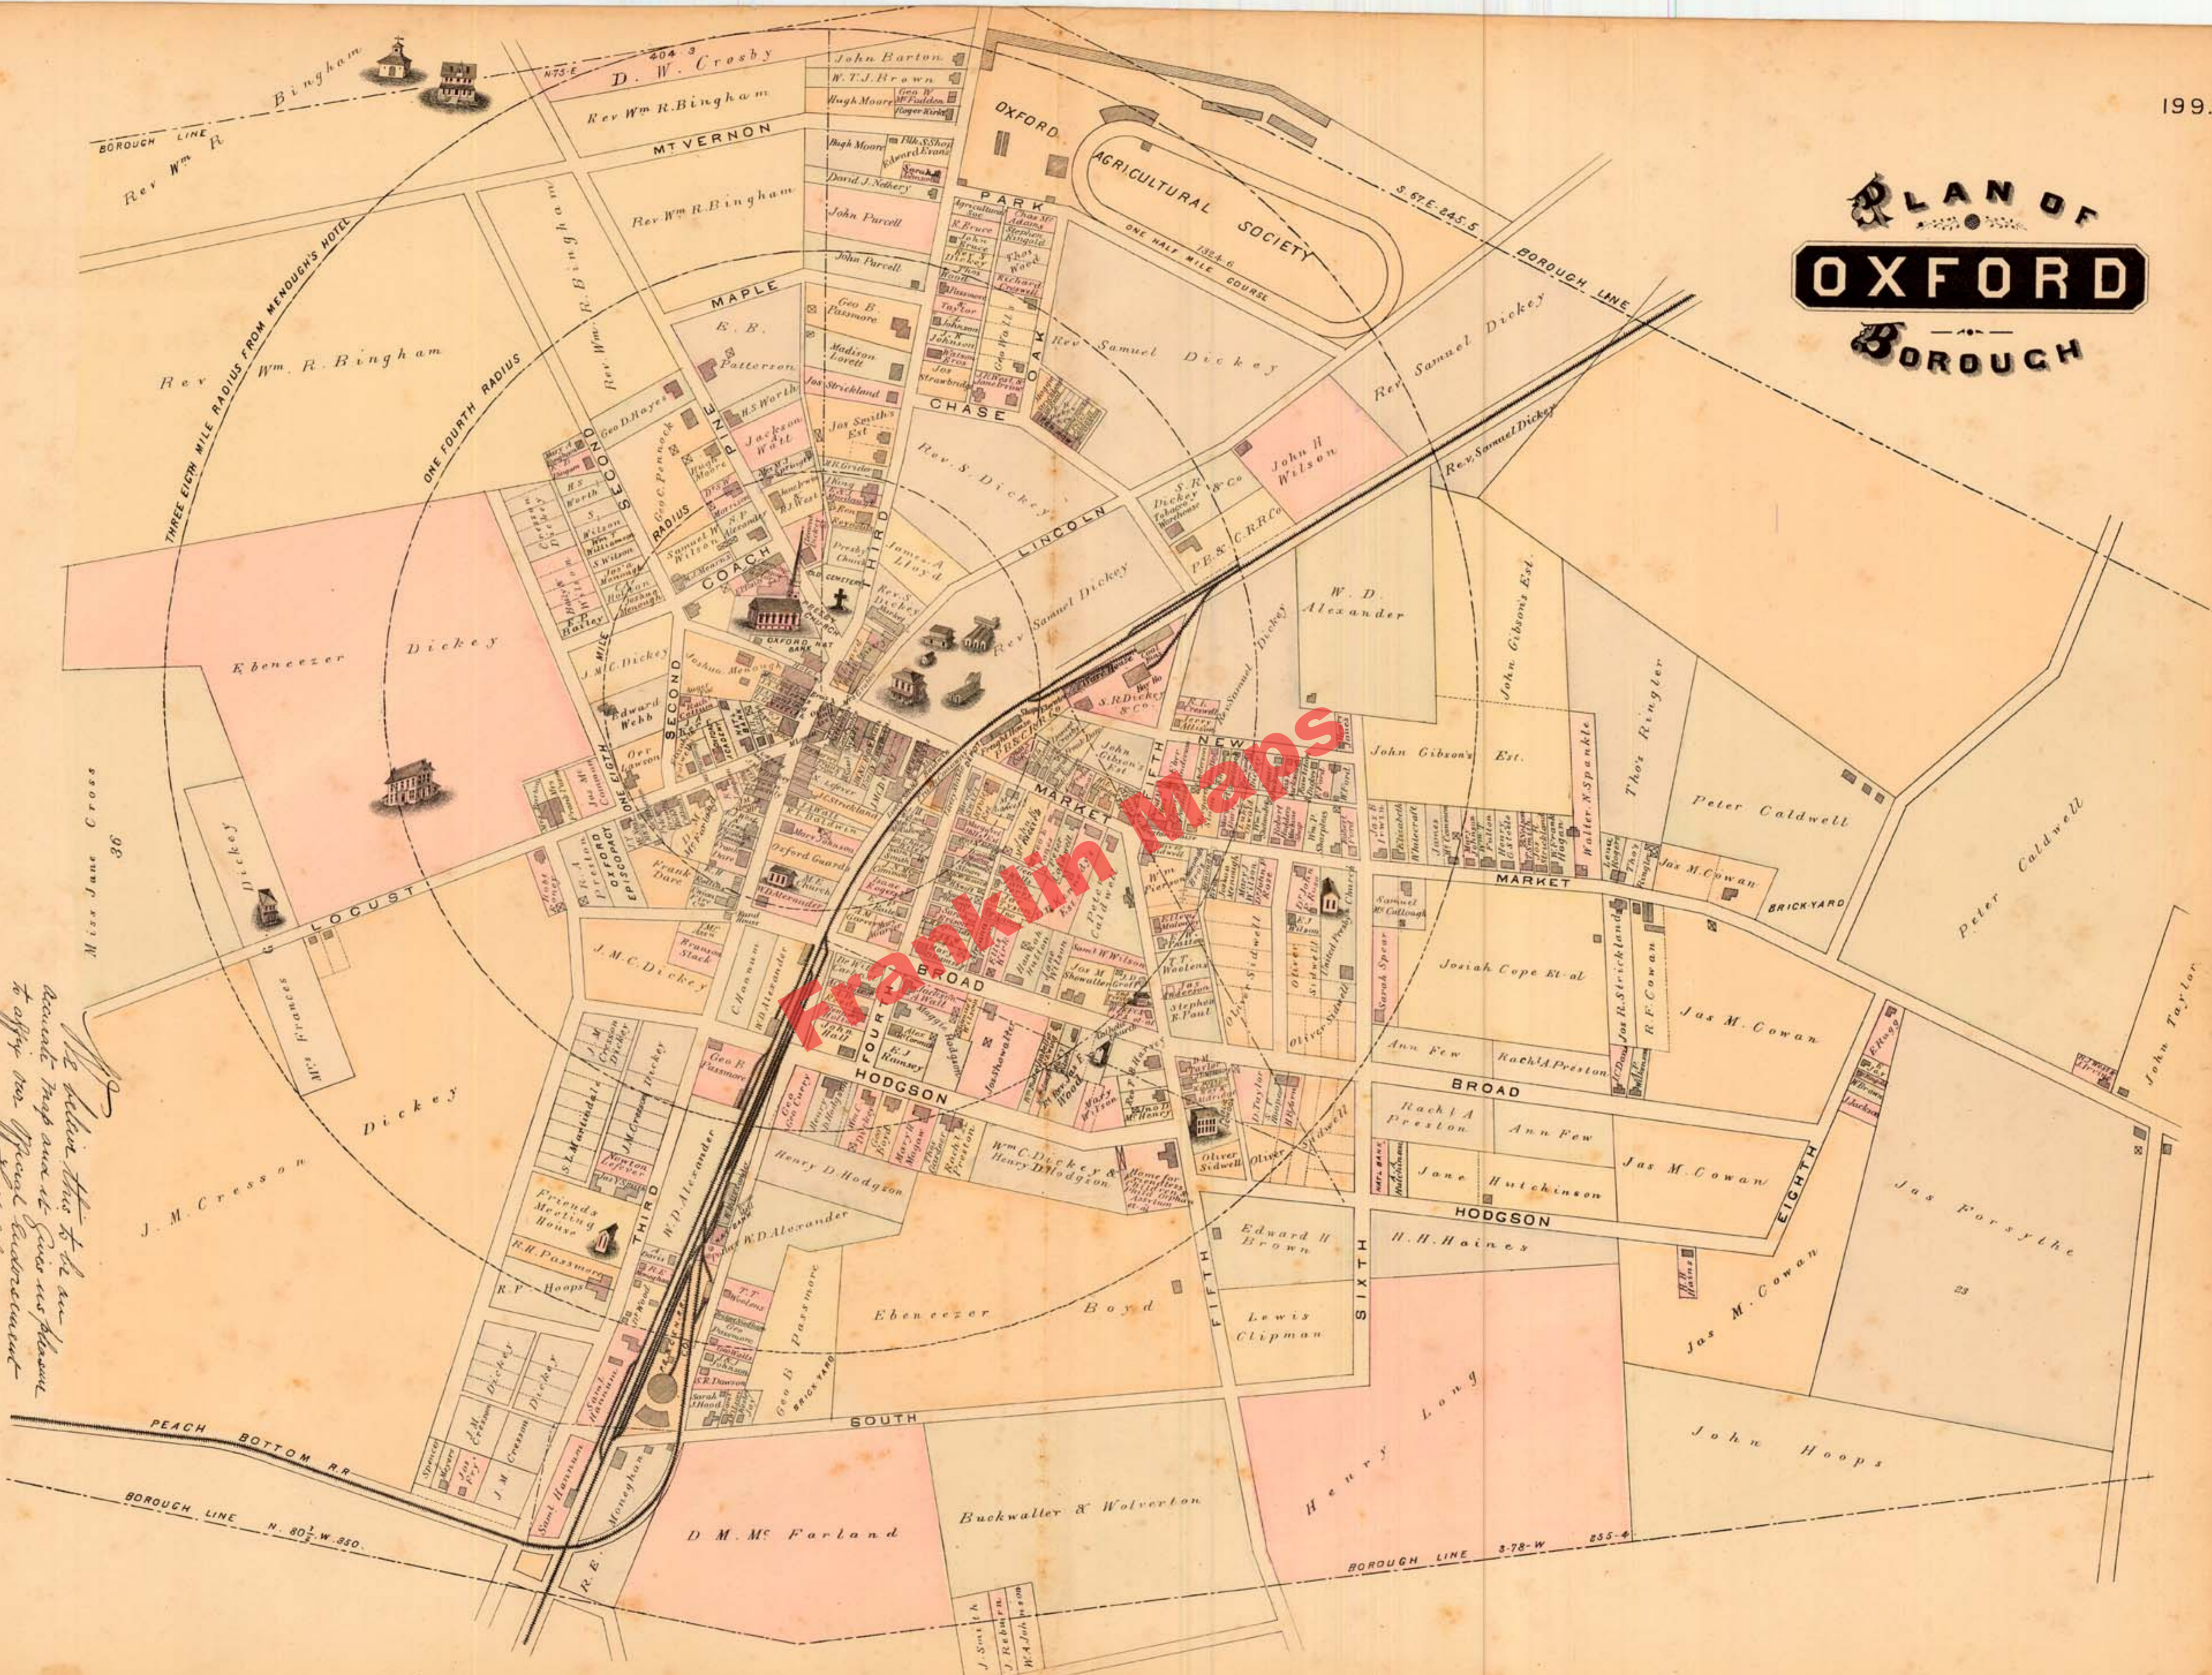

PLAN OF OXFORD BOROUGH

OXFORD
RED LITHIUM

Be advised that this is an accurate map and it gives no pleasure to copy or reprint without the consent of the publisher.
 J. M. Cresson
 Peach Bottom R.R.
 Wm. R. Bingham
 Rev. Samuel Dickey
 John H. Wilson
 Jas. M. Cowan
 Peter Caldwell
 John Taylor