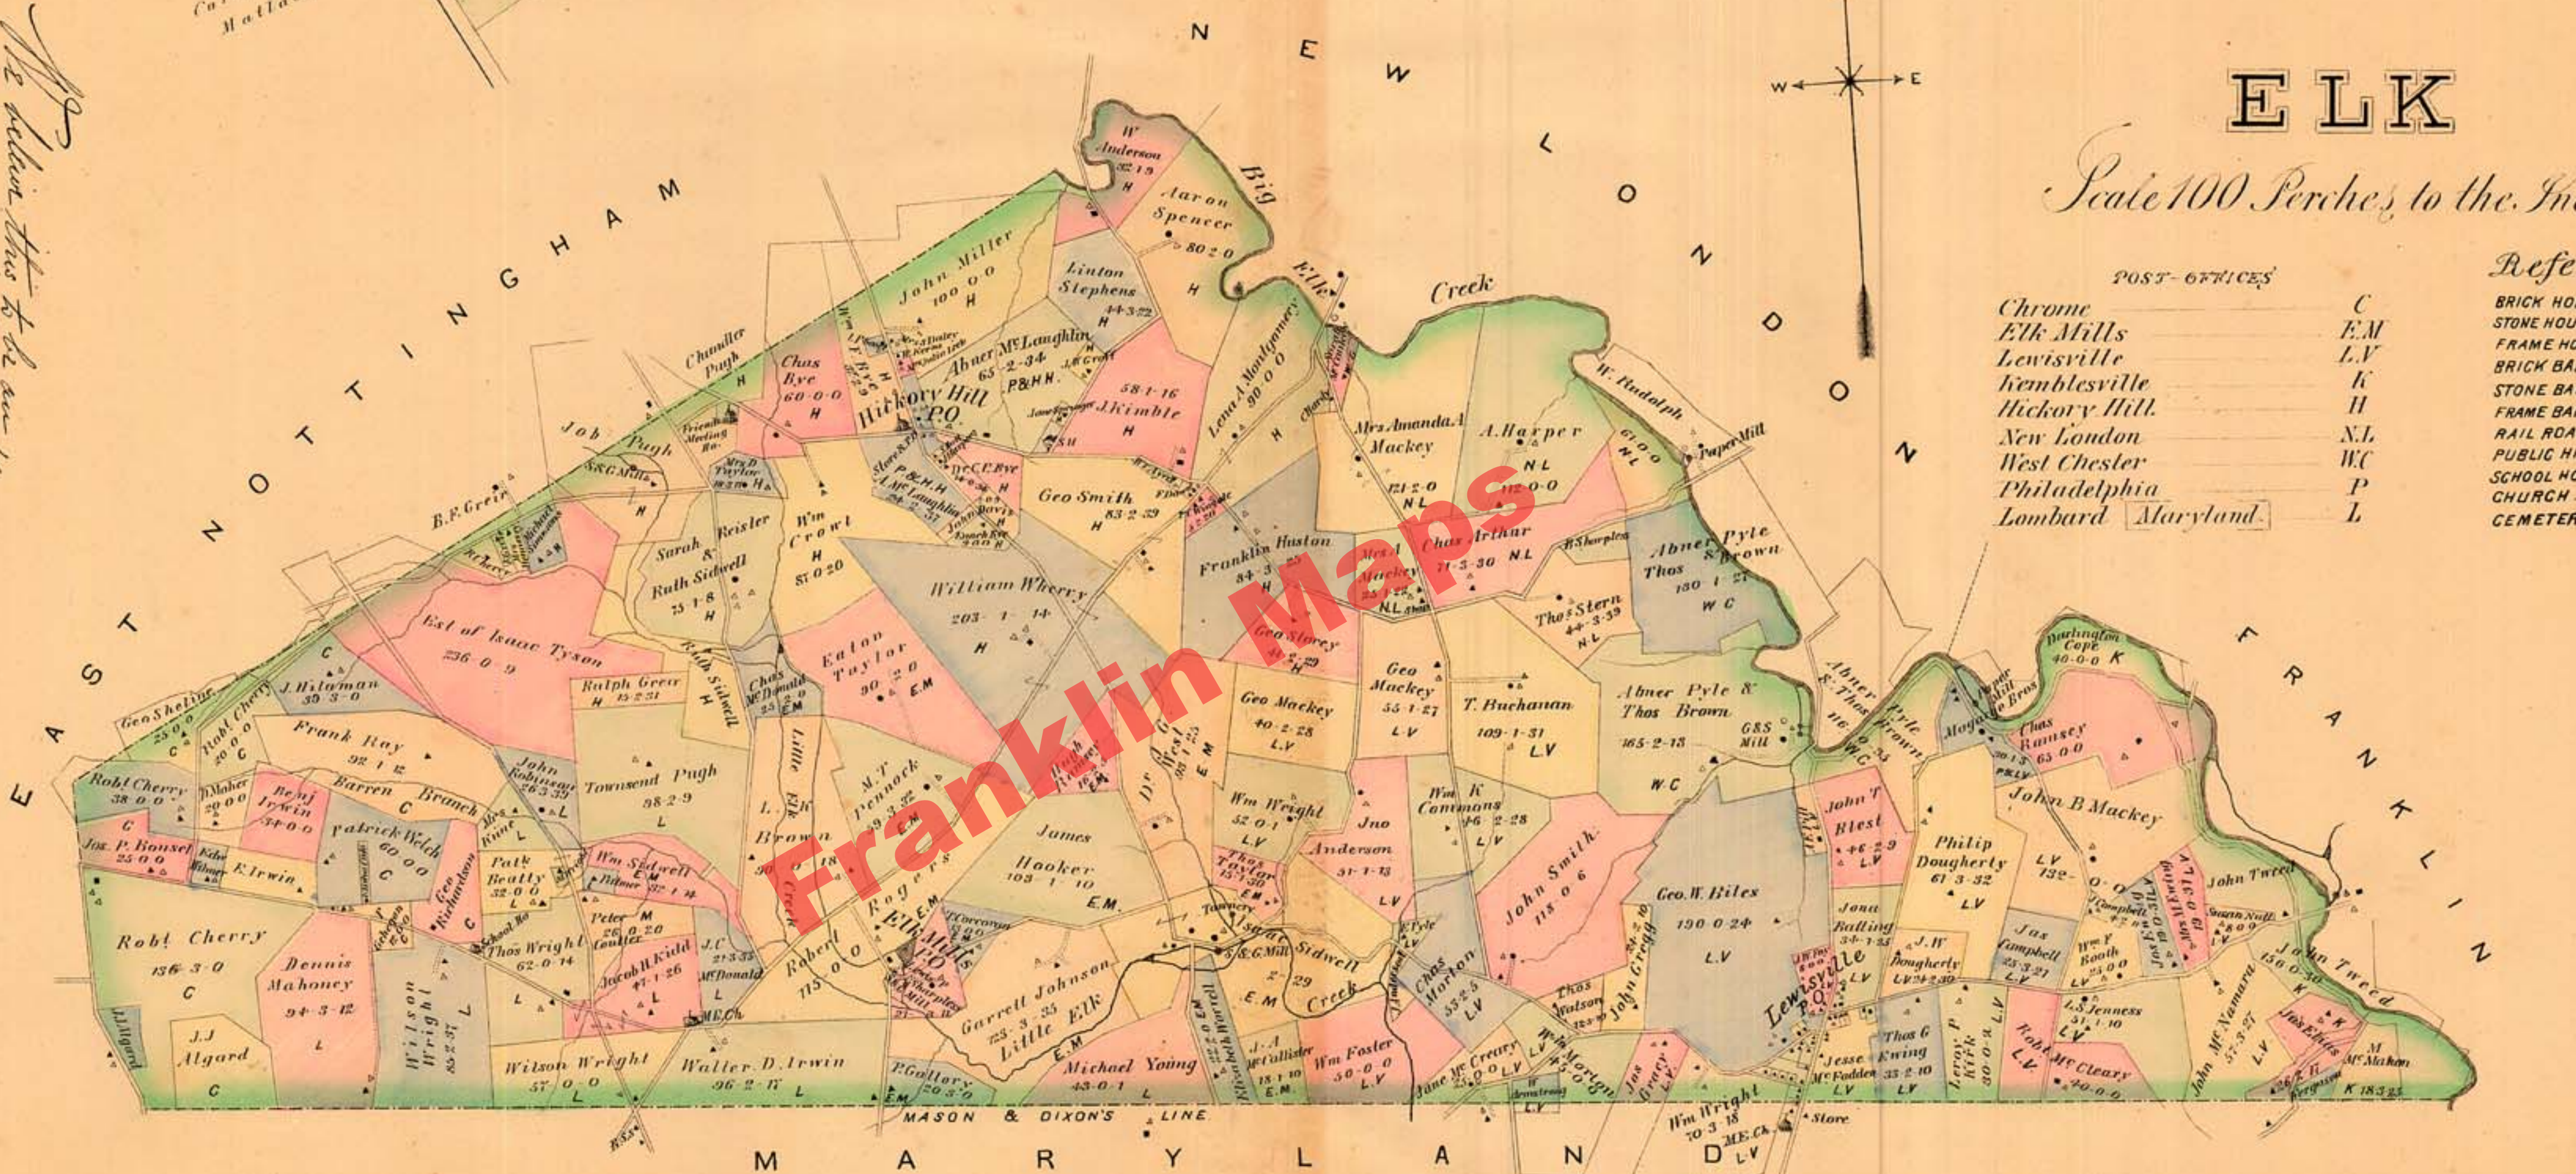

MARSHALTON

W. BRADFORD TWP

Scale 400 ft. to the Inch.

ROMANSVILLE

W. BRADFORD TWP

Scale 400 ft. to the Inch

ELK

Scale 100 Perches to the Inch.

Chrome	C	BRICK HOUSE
Elk Mills	E.M	STONE HOUSE
Lewisville	L.V	FRAME HOUSE
Kimblesville	K	BRICK BARN
Hickory Hill	H	STONE BARN
New London	N.L	FRAME BARN
West Chester	WC	RAIL ROAD
Philadelphia	P	PUBLIC HIGHWAY
Lambard Maryland	L	SCHOOL HOUSE
		CHURCH
		CEMETERY