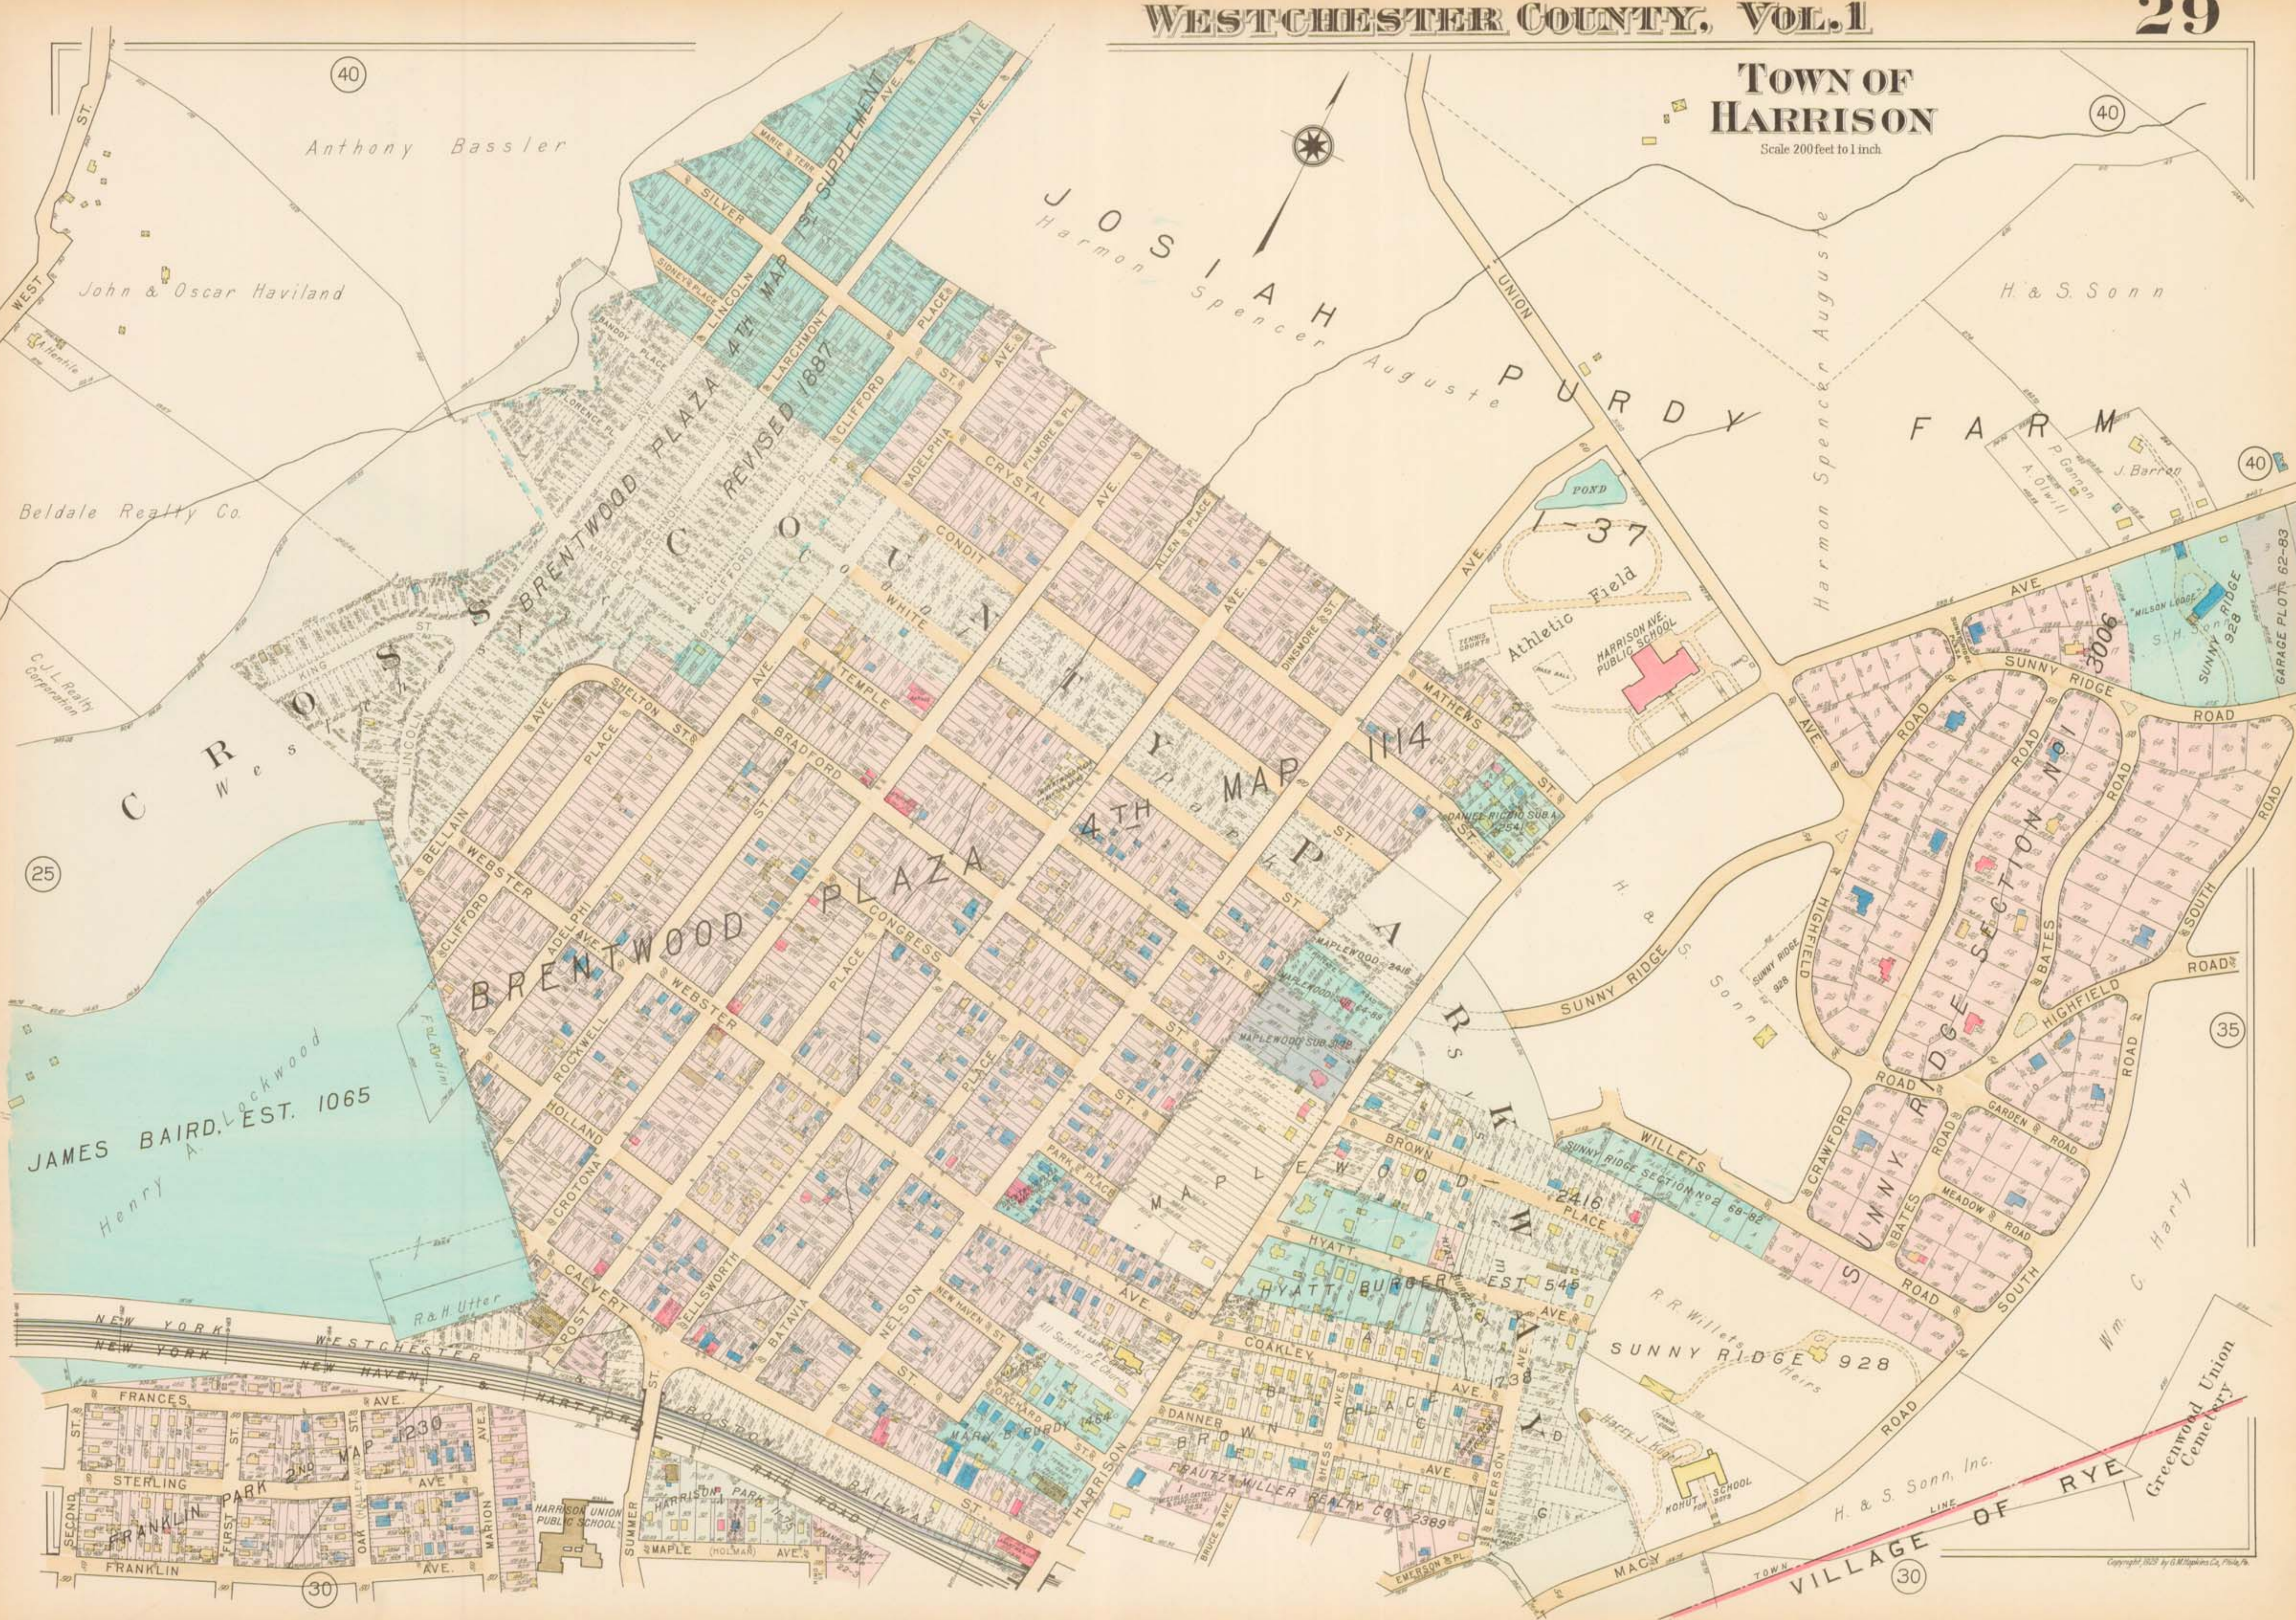

TOWN OF HARRISON

Scale 200 feet to 1 inch

40

40

40

35

25

30