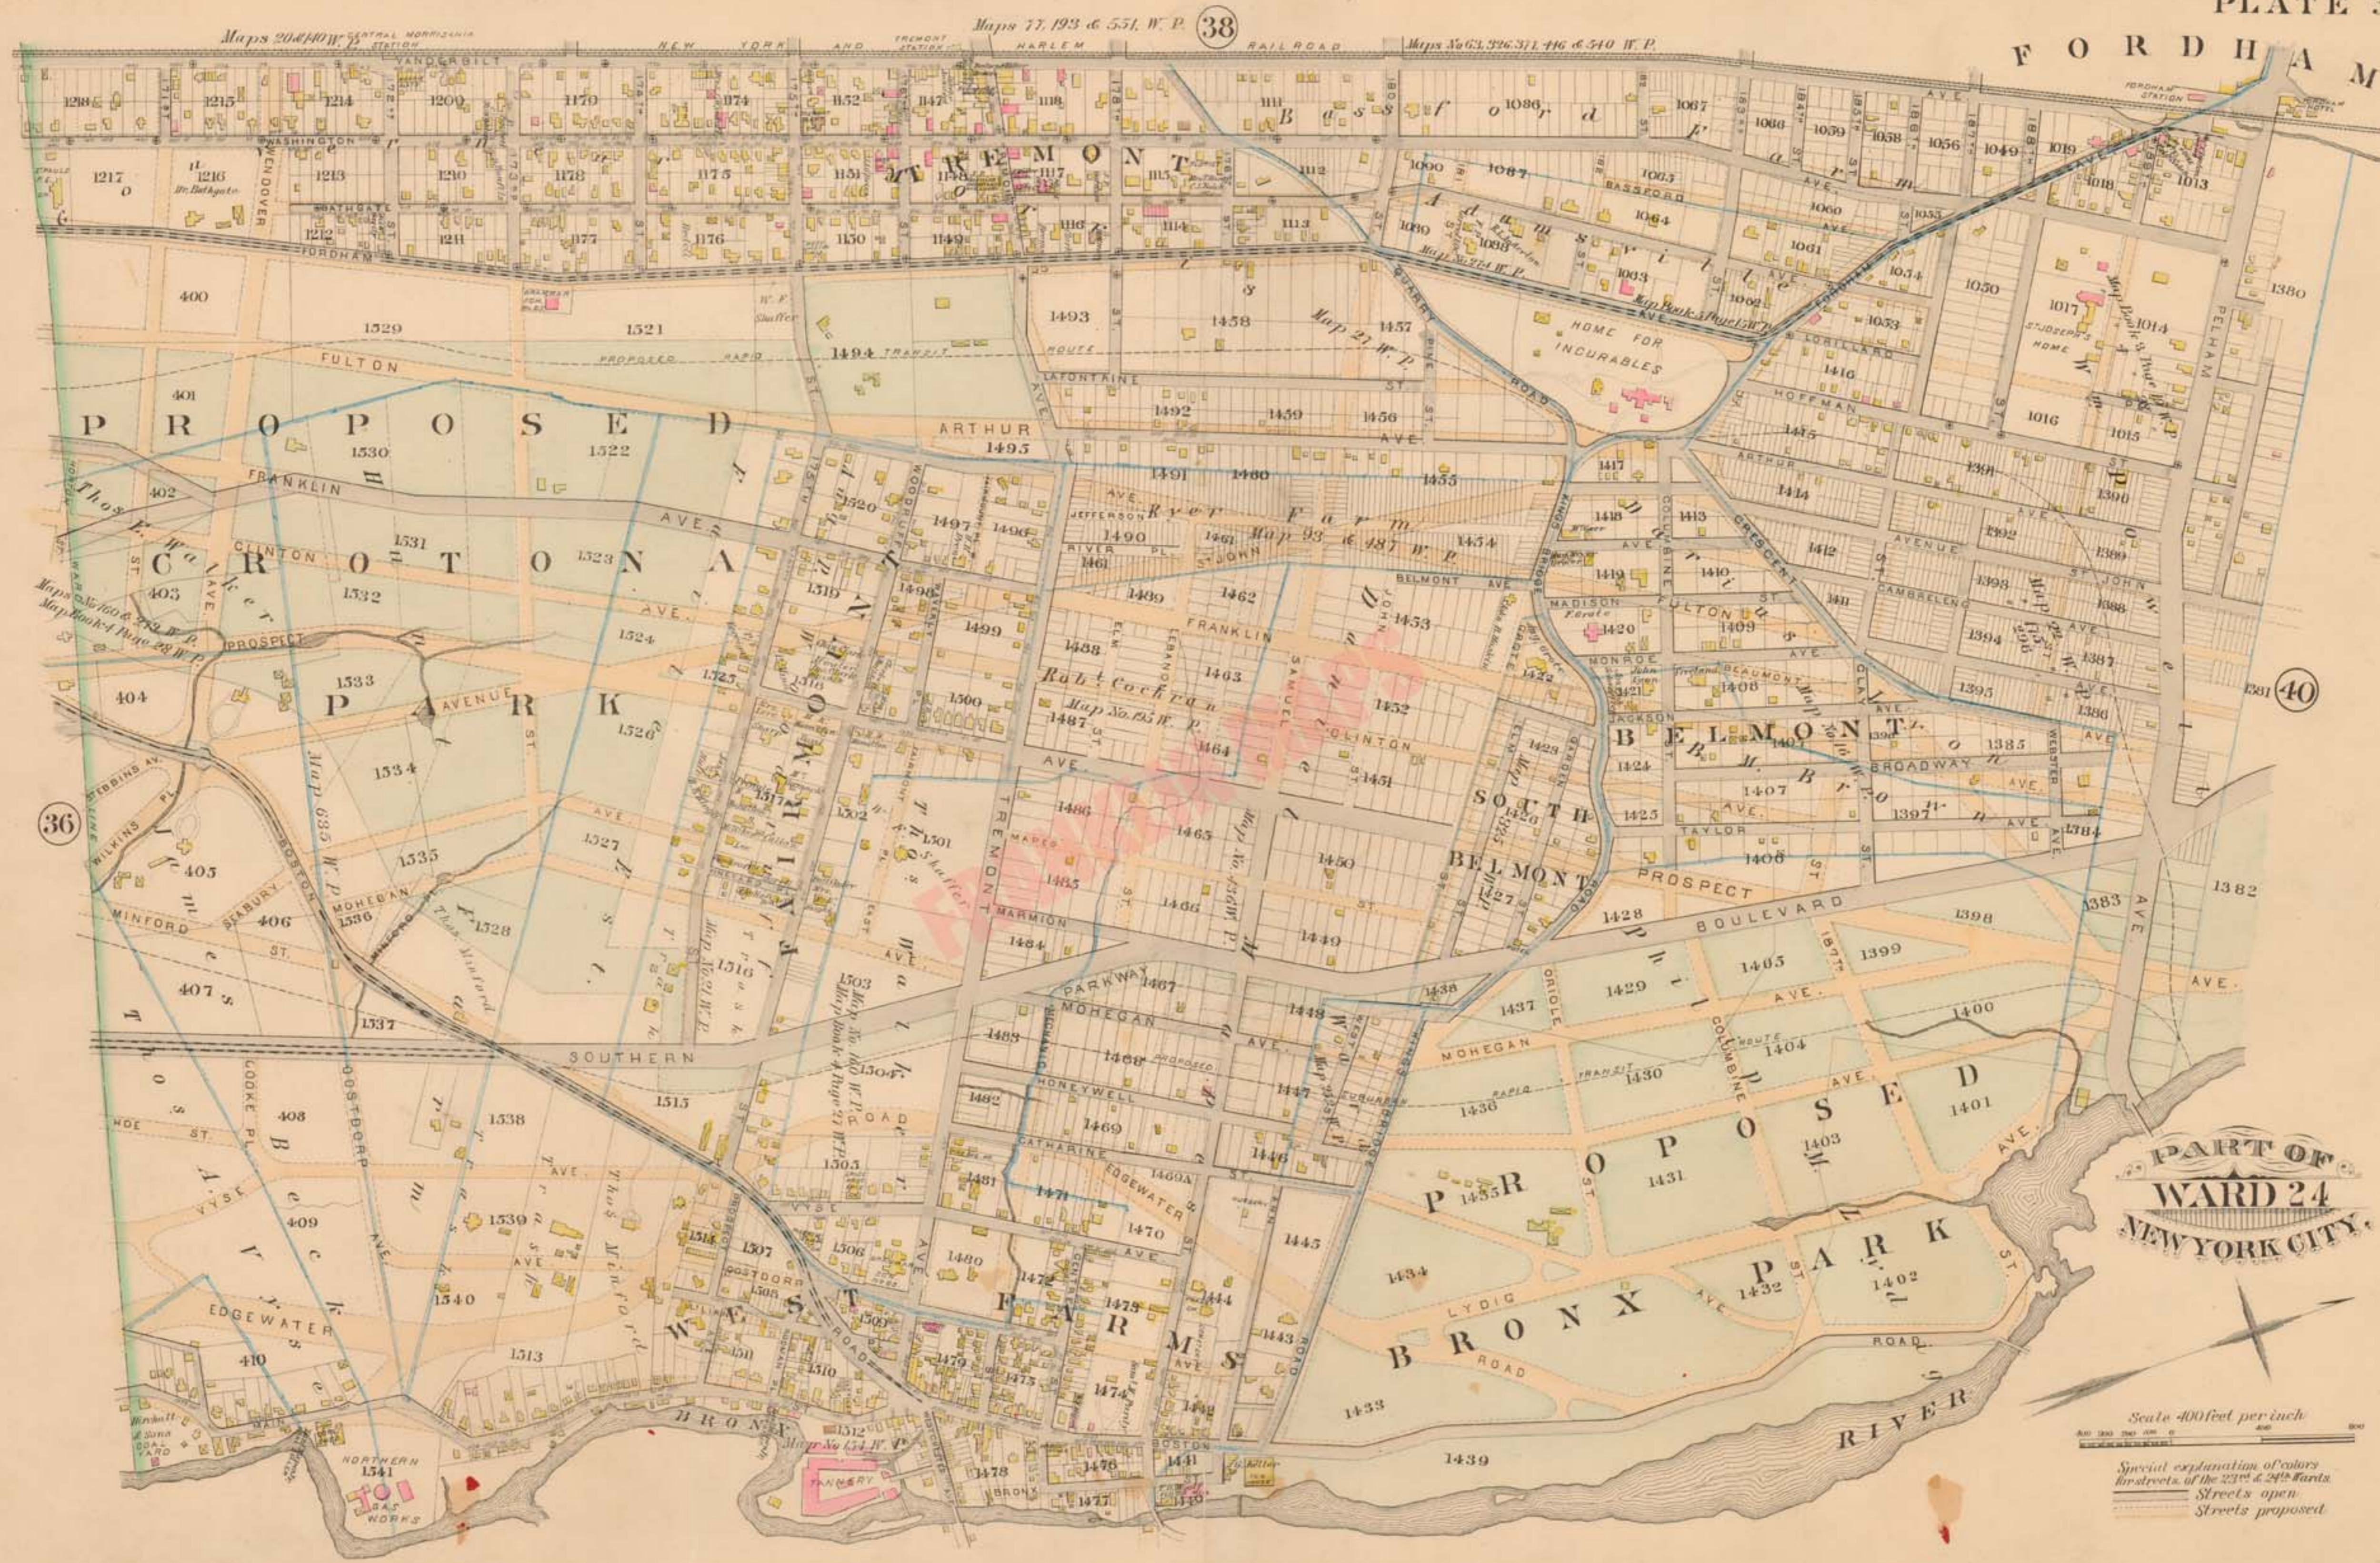

F O R D H A M

Maps 20640 W.P.

Maps 77, 193 & 551, W.P. (38)

Maps 363, 326, 311, 416 & 540 W.P.

Maps 1676 & 272 W.P.
Map Book 4 Page 28 W.P.

Map No. 195 W.P.

Map No. 324 W.P.

Map No. 175 W.P.

Map No. 100 W.P.

Map No. 454 W.P.

PART OF
WARD 24
NEW YORK CITY.

Scale 400 feet per inch

Special explanation of colors
for streets of the 23rd & 24th Wards
Streets open
Streets proposed

(36)

(40)