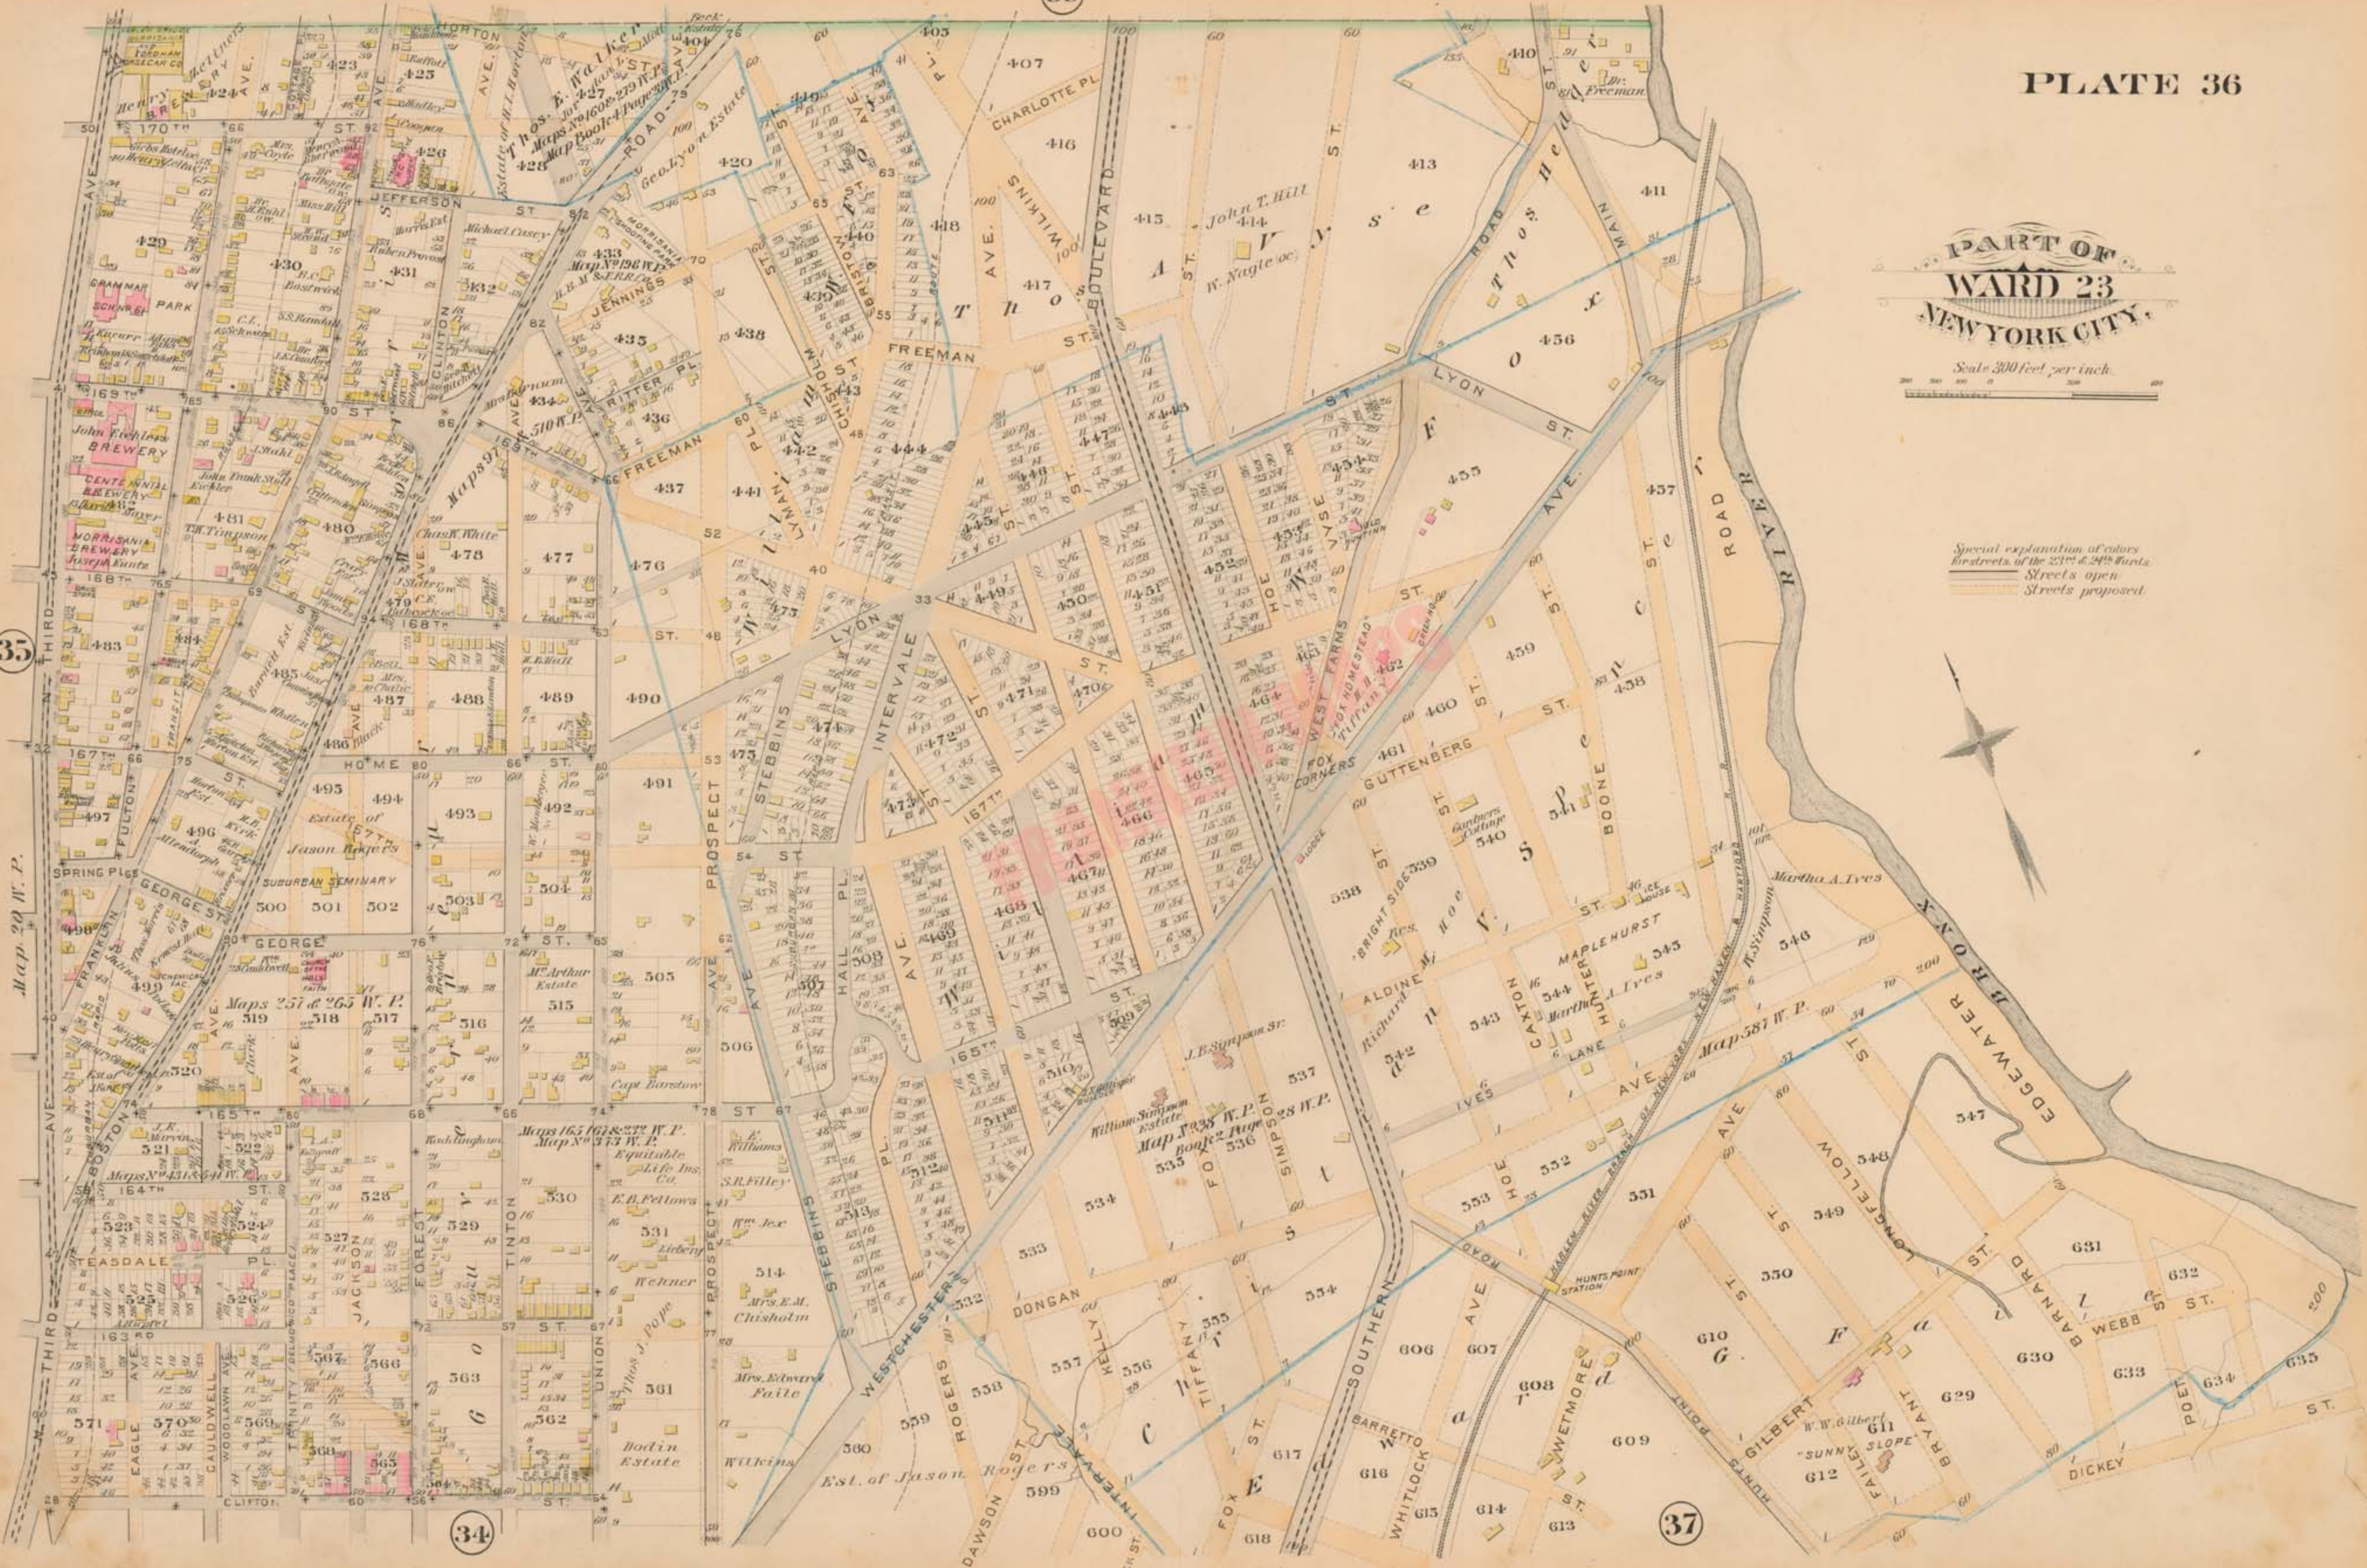

PART OF
WARD 23
NEW YORK CITY.

Scale 300 feet per inch.

Special explanation of colors
for streets of the 23rd & 24th Wards
Streets open
Streets proposed

35

Map 20 W.P.

34

37