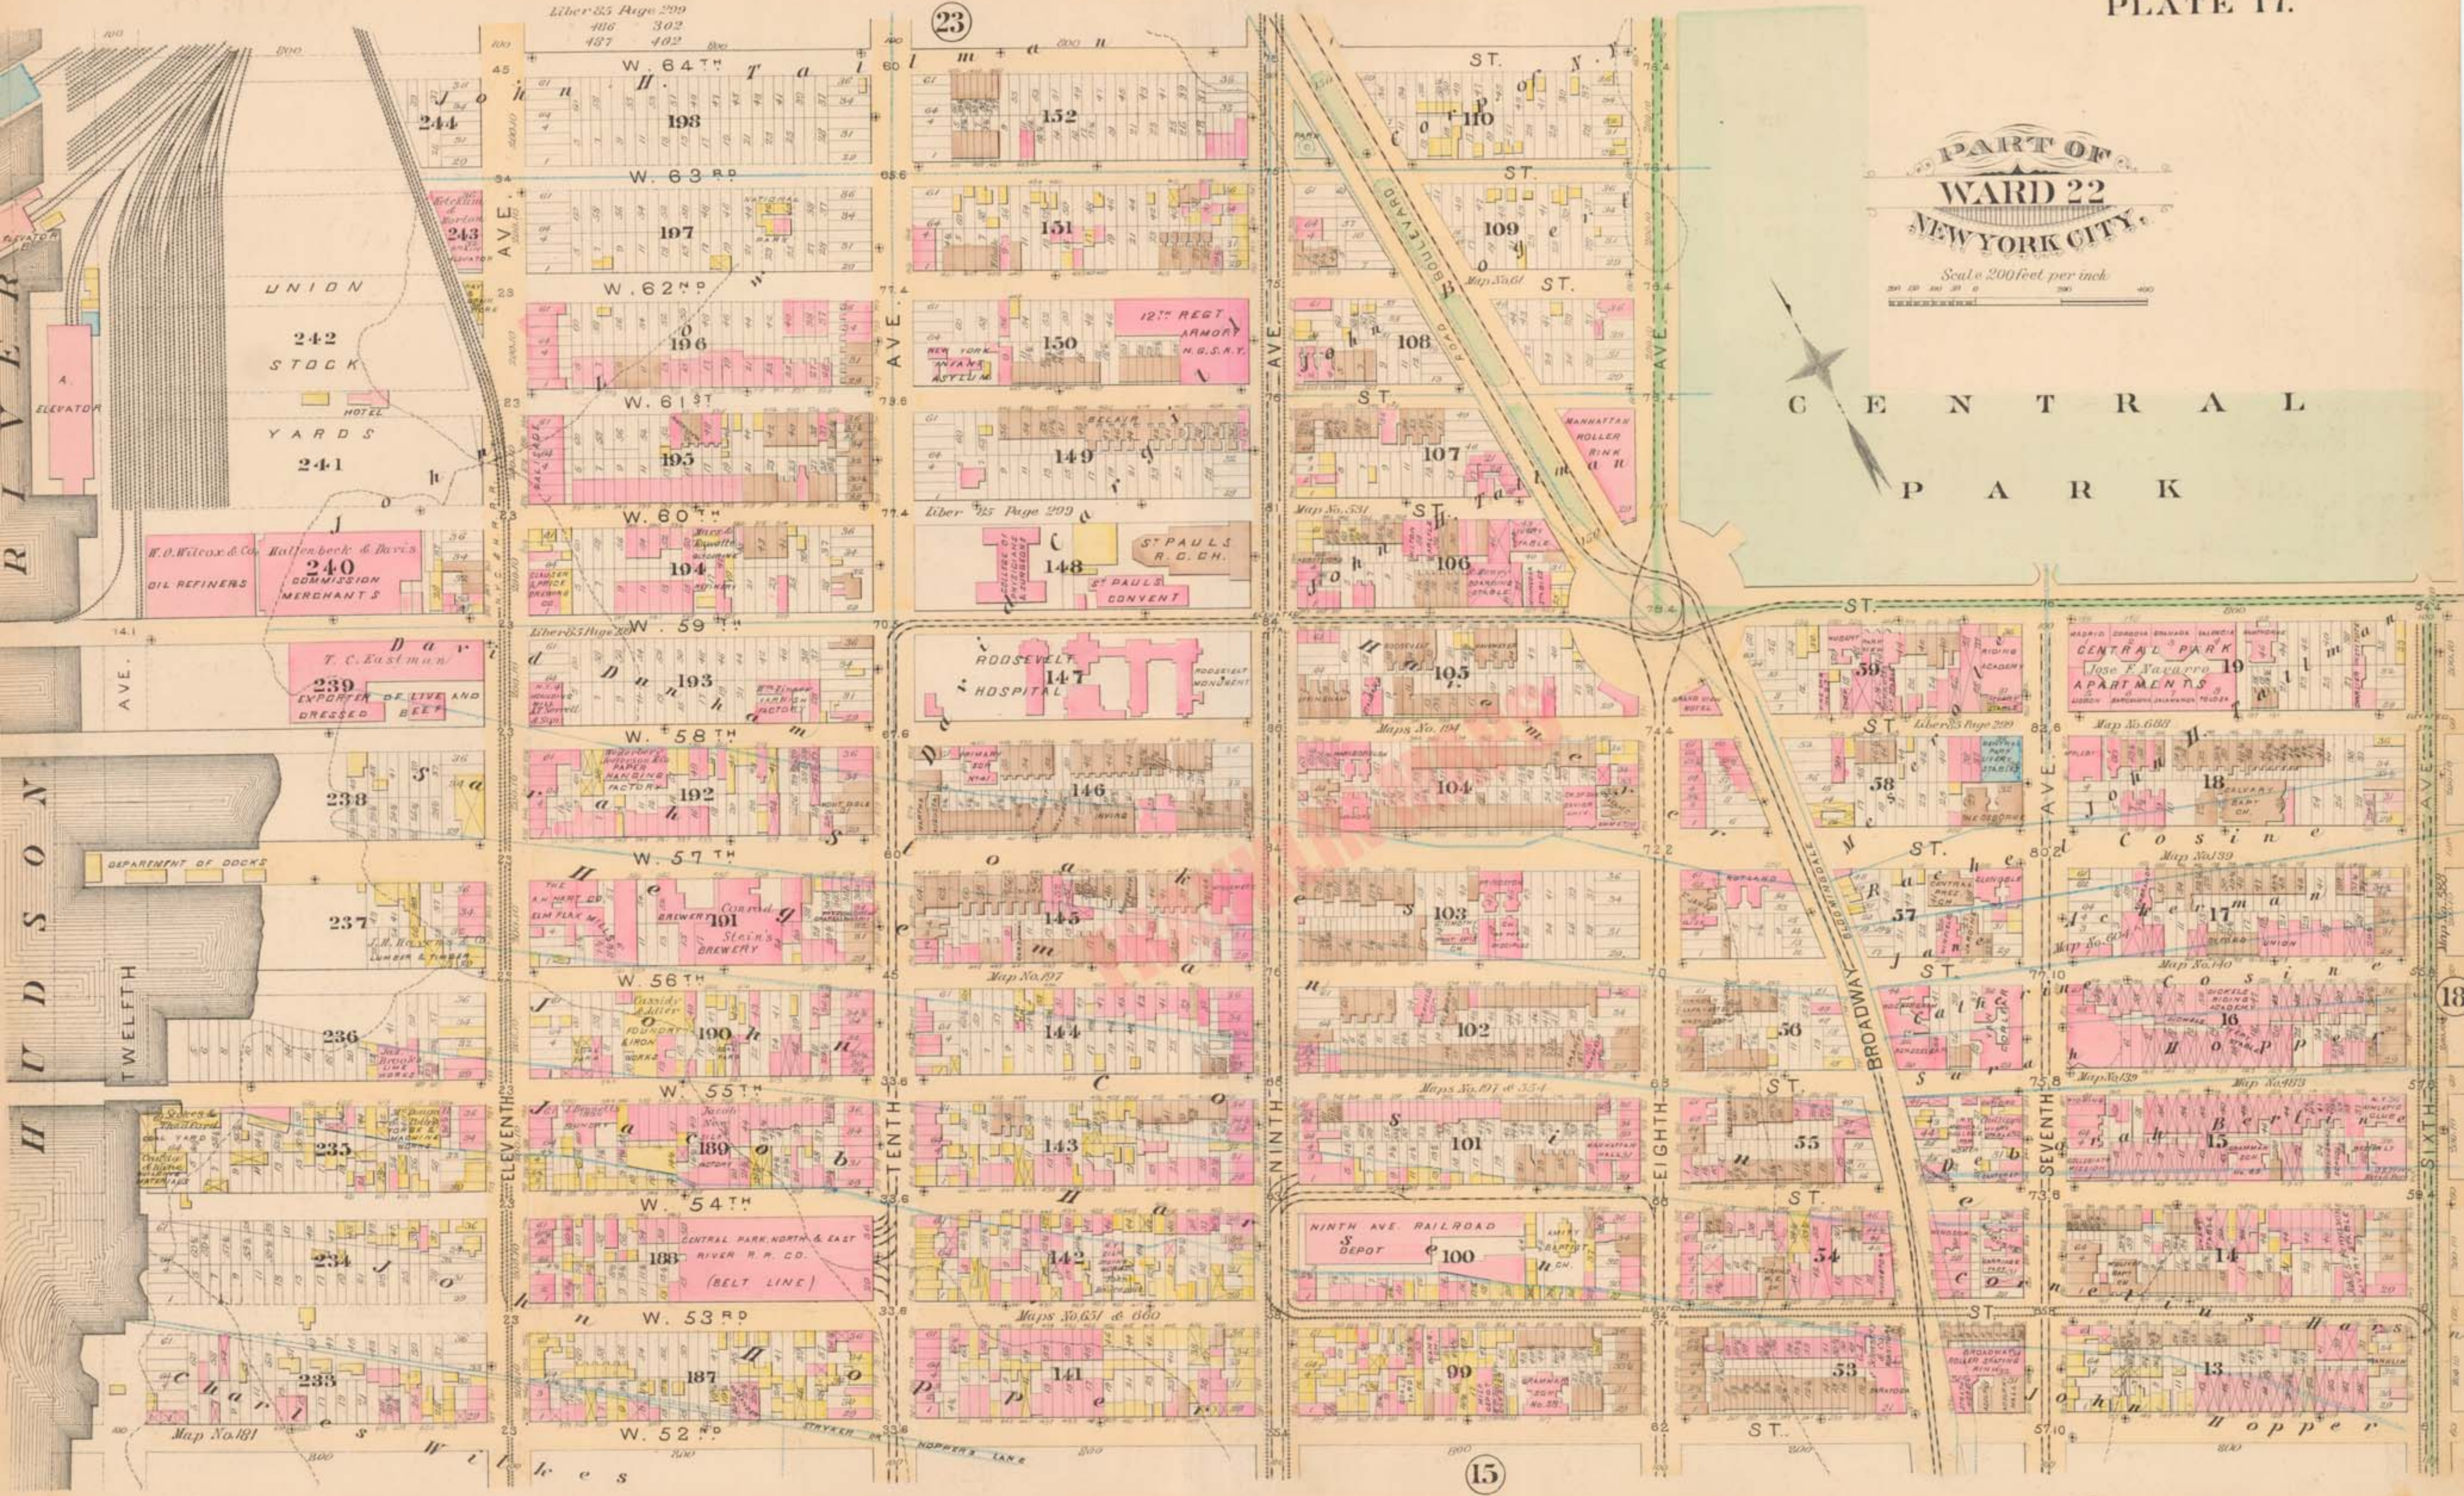

Liber 55 Page 209
406 302
437 402

PART OF
WARD 22
NEW YORK CITY.
Scale 200 feet per inch

23

15

18