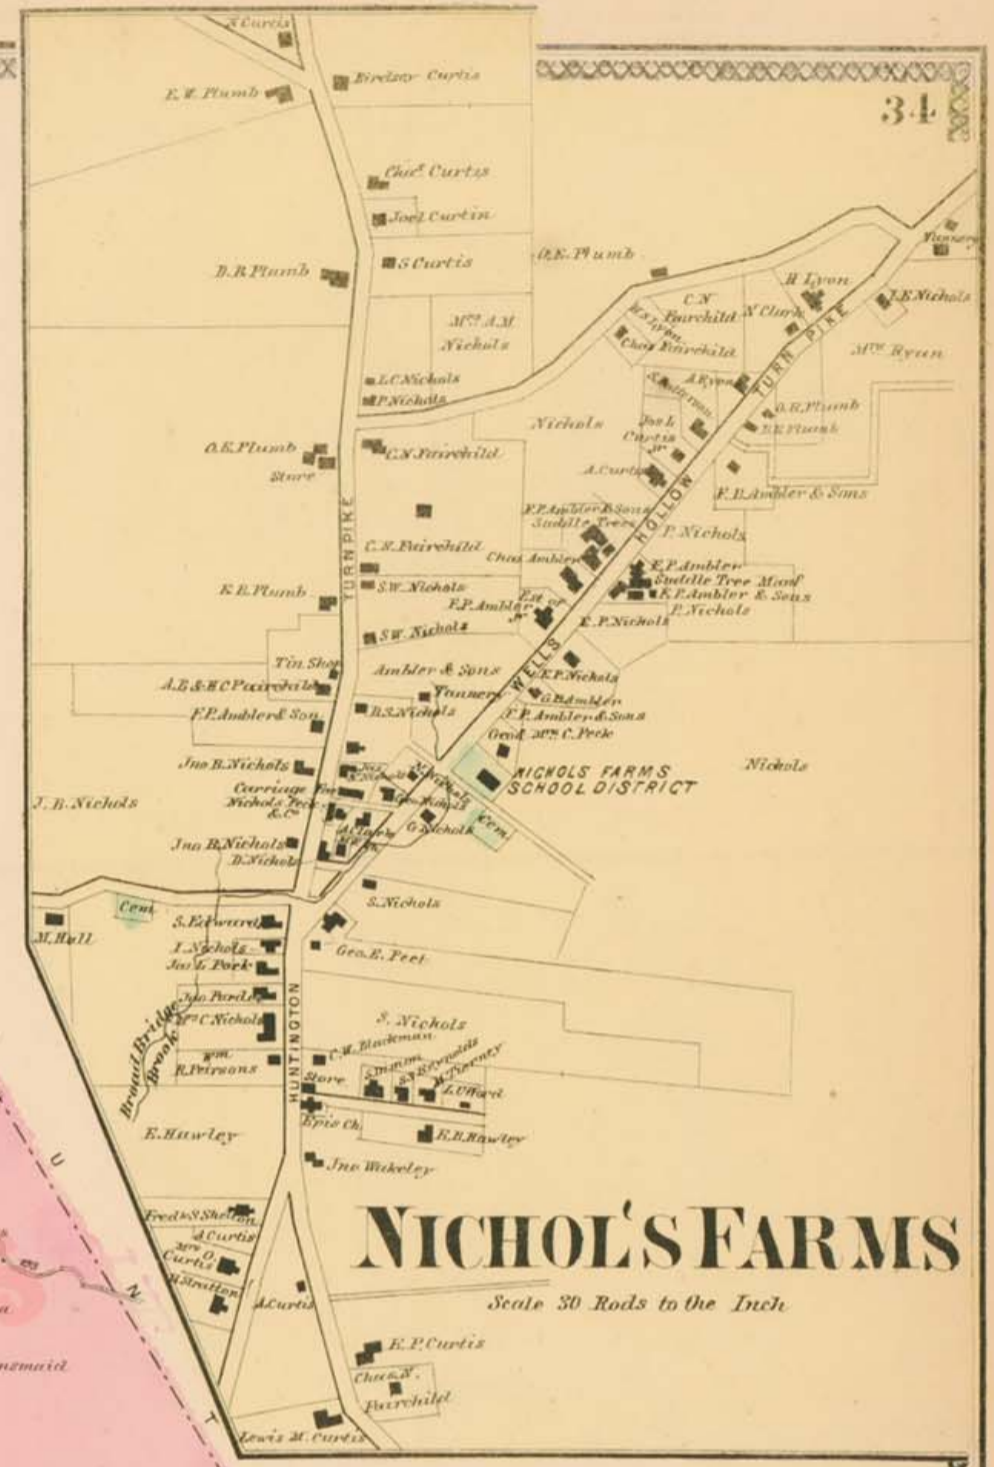

TOWN OF TRUMBULL

Fairfield Co Conn.

Scale 2 Inches to the Mile

NICHOLS' FARM BUSINESS DIRECTORY.

F. P. Ambler & Sons, Saddle Tree Manufacturer. Spanish and Military Saddle Trees, Yankee Riding Trees, Men and Ladies' English Somersets and Raw Hyde covered Trees made to order.

NICHOLS' FARMS

Scale 30 Rods to the Inch

Route Oct 21 '74
see side map pp 92

Route pp 92 1876