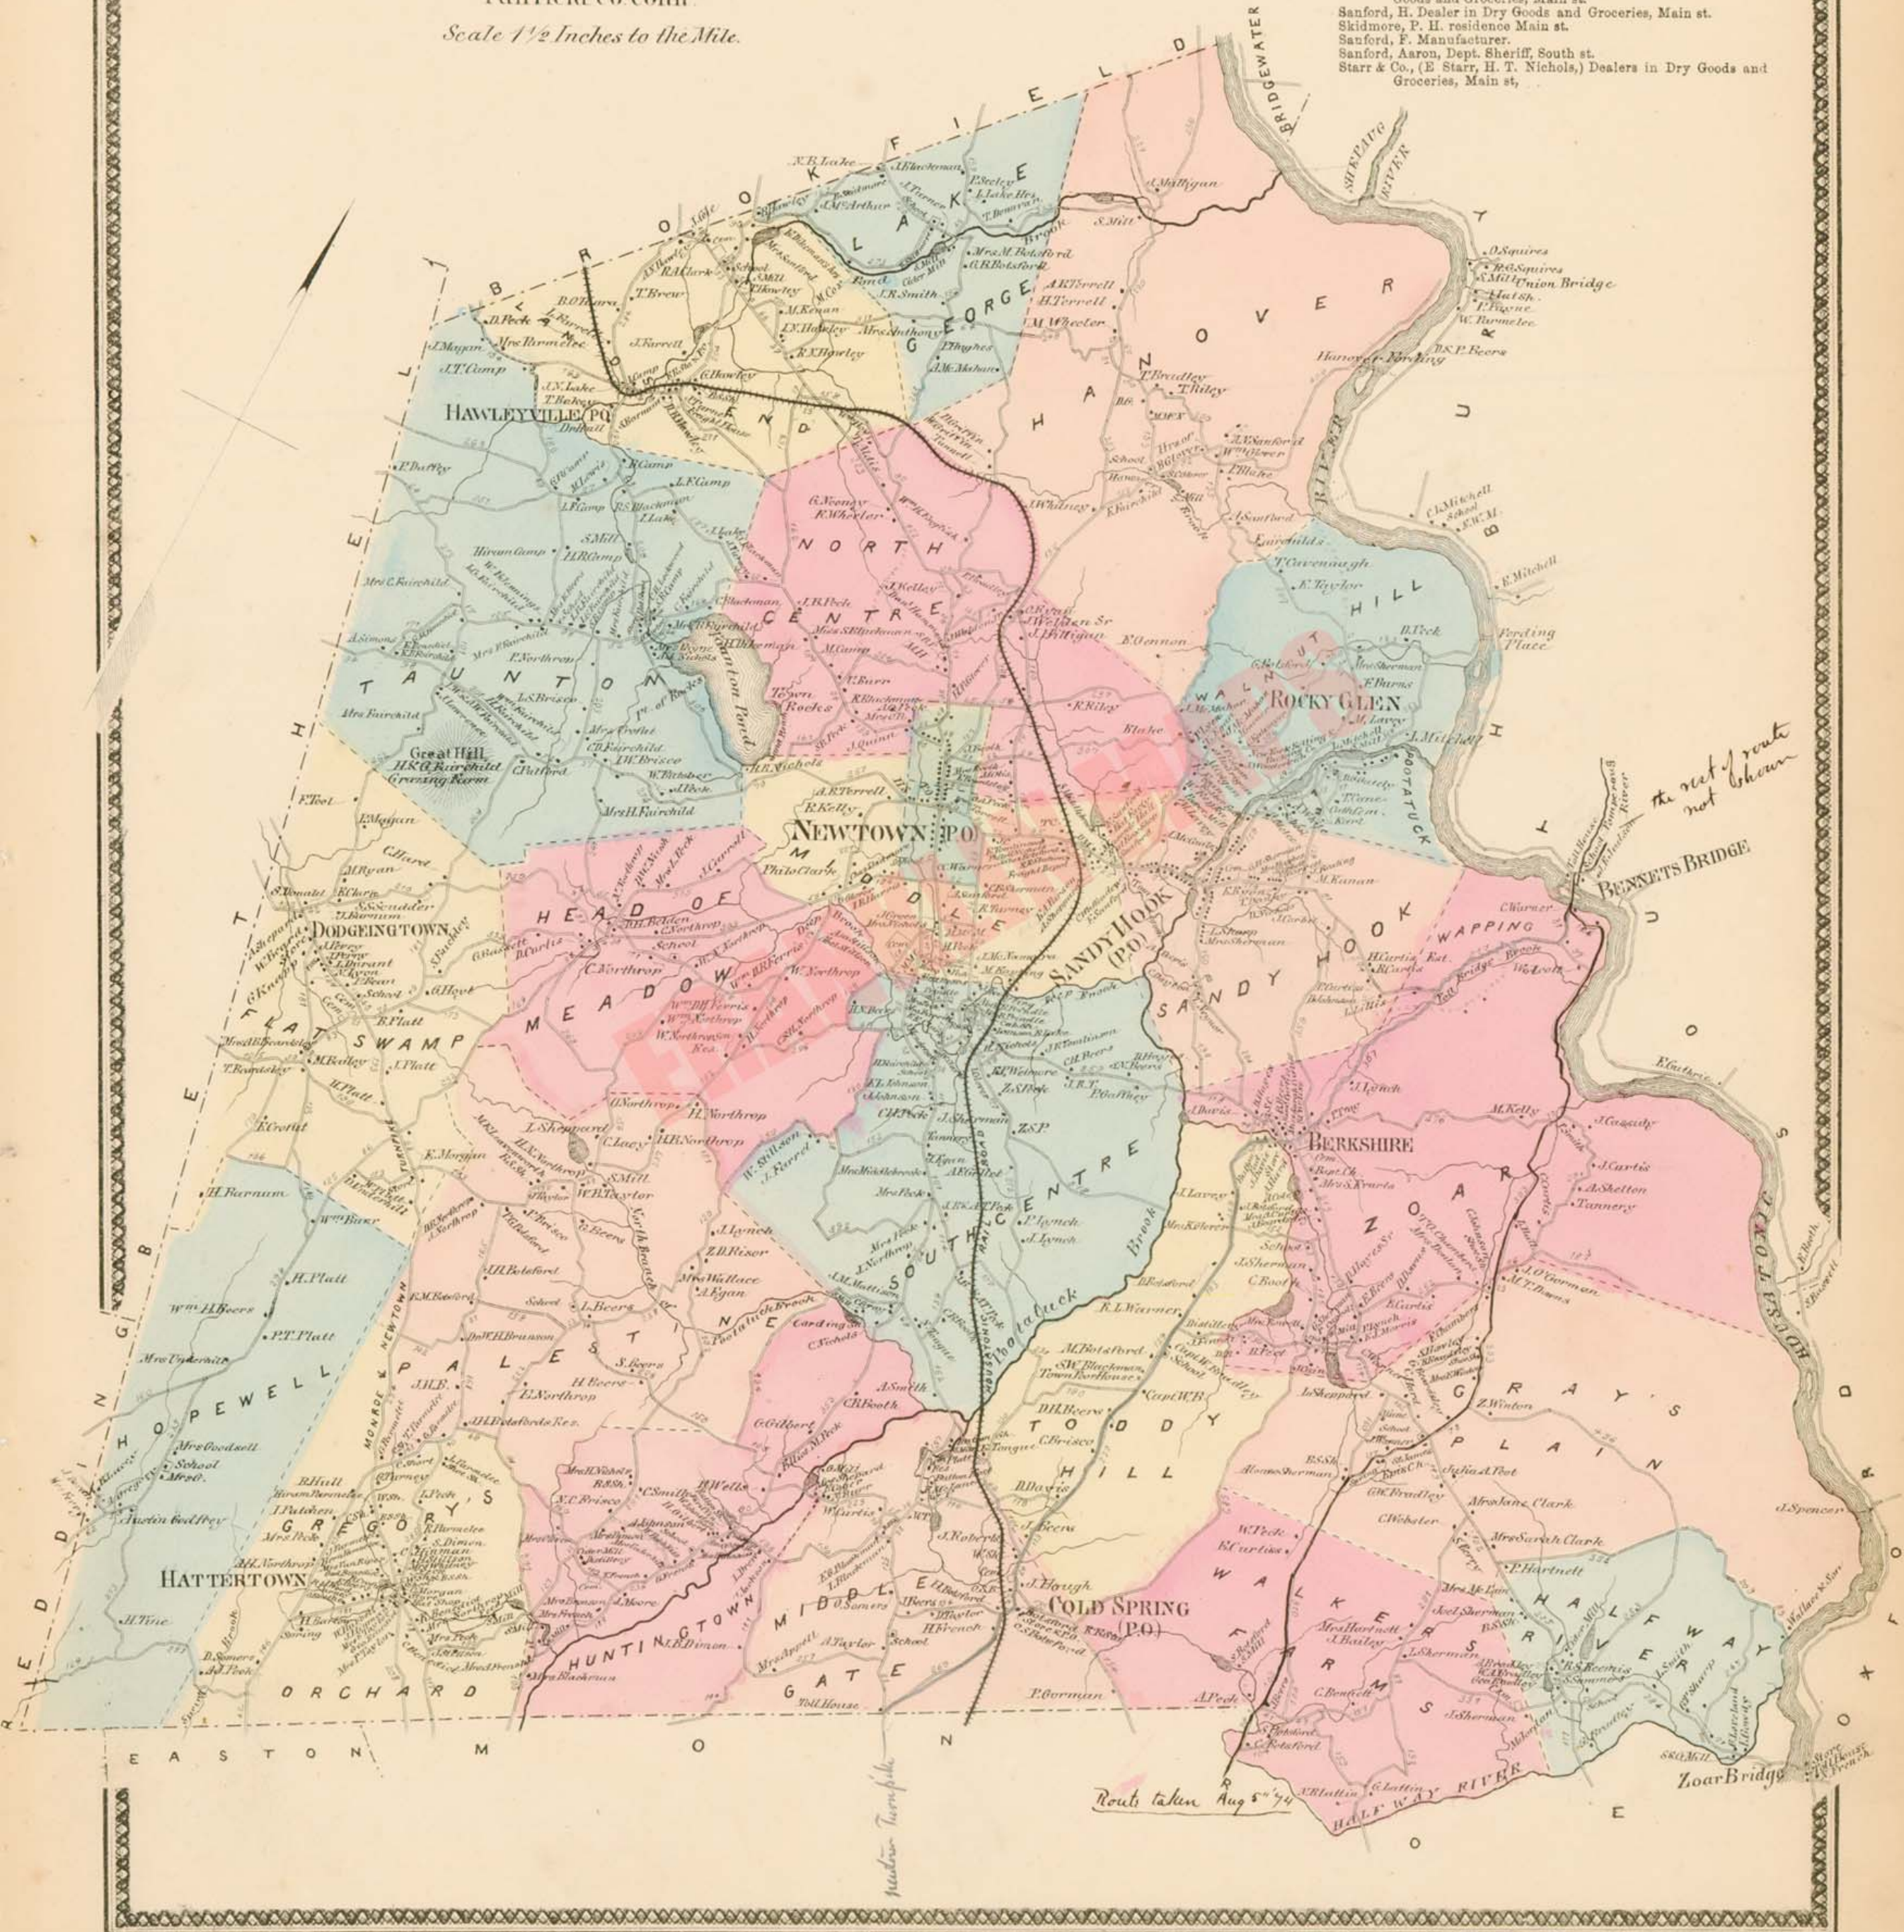

# TOWN OF NEWTOWN

Fairfield Co. Conn.

Scale 1 1/2 Inches to the Mile.

## NEWTOWN DIRECTORY.

- Blaklee, Wm. res. Main st.
- Dick, Wm. J. Proprietor Dick's Hotel, Main st.
- Daly, Jas. Catholic Priest, Main st.
- Fairchild, E. W. Cattle Dealer, "
- Glover, Henry B. residence "
- Gay, Chas. H. Blacksmith and Carriage Manufr, West st.
- Morgan & Booth, (D. N. Morgan, L. B. Booth,) Dealers in Dry Goods and Groceries, Main st.
- Sanford, H. Dealer in Dry Goods and Groceries, Main st.
- Skidmore, P. H. residence Main st.
- Sanford, F. Manufacturer.
- Sanford, Aaron, Dept. Sheriff, South st.
- Starr & Co., (E. Starr, H. T. Nichols,) Dealers in Dry Goods and Groceries, Main st.

*the rest of route not shown*

Route taken Aug 5<sup>th</sup> '74

*Madison Turnpike*

Zoar Bridge